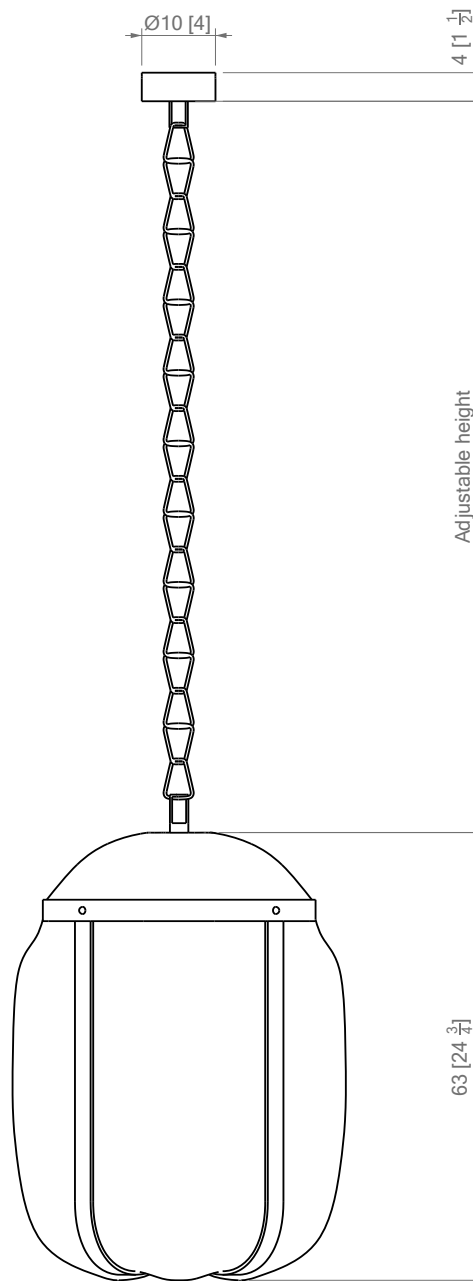

PIERRE YOVANOVITCH

MOBILIER

AMELIE Pendant

P Y
MOBILIER

P Y

MOBILIER

METAL

1. Wrought Iron

1

GLASS

1. Hand-blown Frosted Glass

All glass is handmade using traditional methods one piece at a time. There may be variances in shape and color between pieces. Expect minor distinctions that will make each piece unique and truly one of a kind.

1

Pendant
Designed for indoors
Directional lighting
Weight : TBC
Bulb type : E26/E27 included, LED,
2700K, dimmable on request
110V-220V
Adjustable upon order

P Y

MOBILIER

PIERRE YOVANOVITCH
MOBILIER