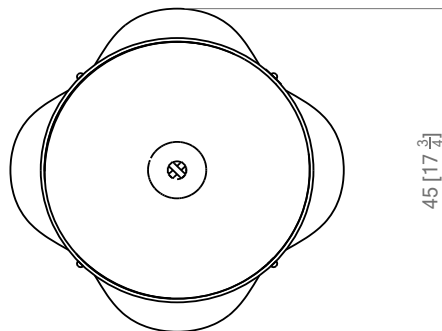

1

Pendant
Designed for indoors
Directional lighting
Weight : TBC
Bulb type : E26/E27 included, LED,
2700K, dimmable on request
110V-220V
Adjustable upon order

P Y

MOBILIER

PIERRE YOVANOVITCH
MOBILIER