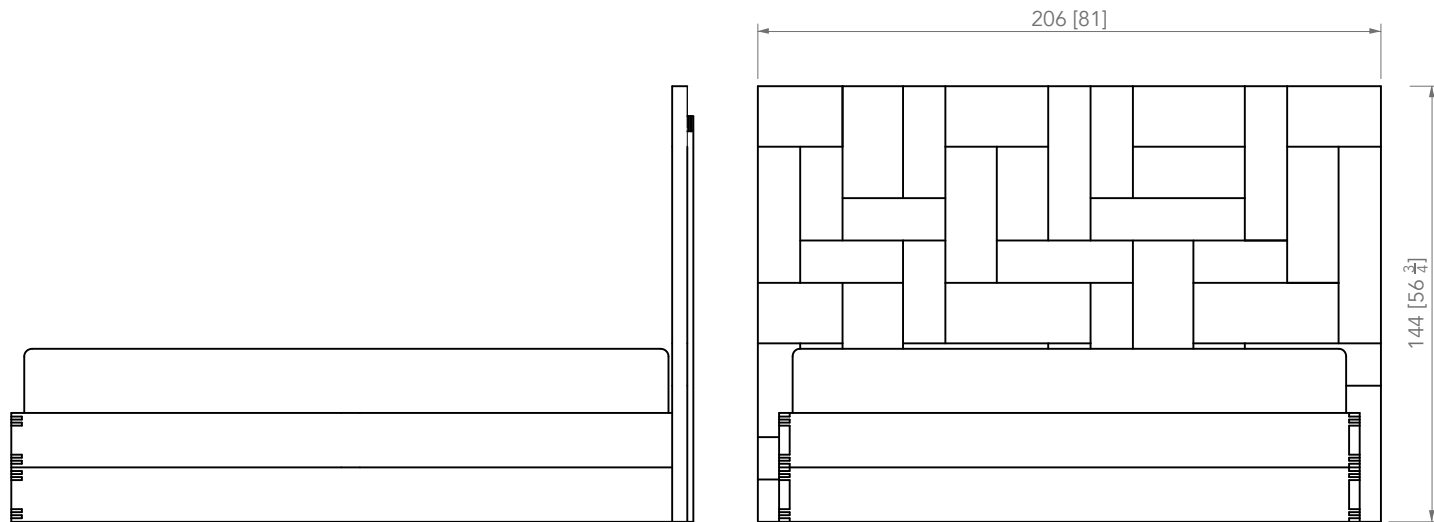

## MATTRESS MEASUREMENTS WORLDWIDE

Boxspring and mattress not included

COUNTRY	DESCRIPTION	DIMENSIONS CM	DIMENSIONS FEET & INCHES
UK	UK Double mattress	135 × 190 cm	4'6" × 6'3"
UK	UK King mattress	150 × 200 cm	5' × 6'6"
UK	UK Super King mattress	180 × 200 cm	6' × 6'6"
EU	EU Double mattress	140 × 200 cm	4'7" × 6'6"
EU	EU King mattress	160 × 200 cm	5'3" × 6'6"
EU	EU Grand King mattress	180 × 200 cm	5'11" × 6'6"
US	US Queen mattress	152 × 203 cm	60" × 80"
US	US King mattress	193 × 203 cm	76" × 80"
US	US California King mattress	183 × 213 cm	72" × 84"

Queen Size (US)

FUJI Bed

Plans

King Size (US)

Weight : 150 kg

P Y

MOBILIER

California King Size (US)