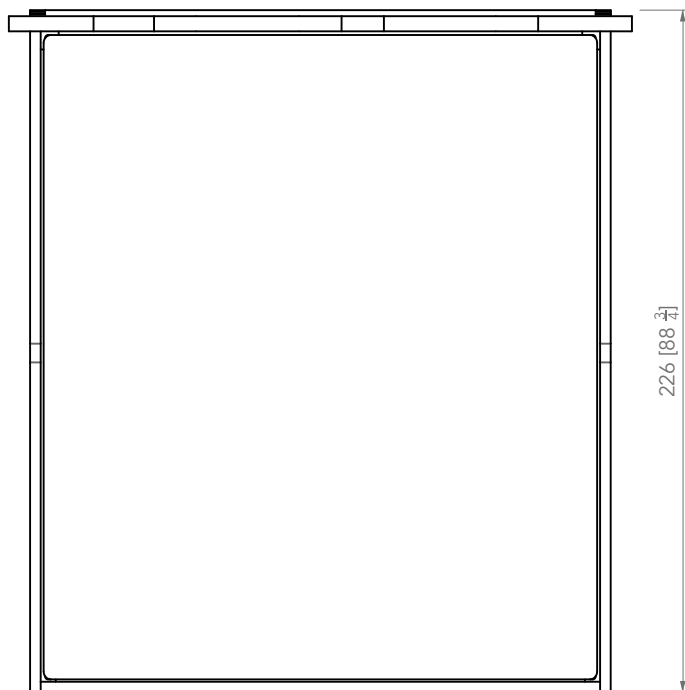

## MATTRESS MEASUREMENTS WORLDWIDE

Boxspring and mattress not included

COUNTRY	DESCRIPTION	DIMENSIONS CM	DIMENSIONS FEET & INCHES
UK	UK Double mattress	135 × 190 cm	4'6" × 6'3"
UK	UK King mattress	150 × 200 cm	5' × 6'6"
UK	UK Super King mattress	180 × 200 cm	6' × 6'6"
EU	EU Double mattress	140 × 200 cm	4'7" × 6'6"
EU	EU King mattress	160 × 200 cm	5'3" × 6'6"
EU	EU Grand King mattress	180 × 200 cm	5'11" × 6'6"
US	US Queen mattress	152 × 203 cm	60" × 80"
US	US King mattress	193 × 203 cm	76" × 80"
US	US California King mattress	183 × 213 cm	72" × 84"

Queen Size (US)

FUJI Bed

Plans

King Size (US)

Weight : 150 kg

P Y

MOBILIER

California King Size (US)