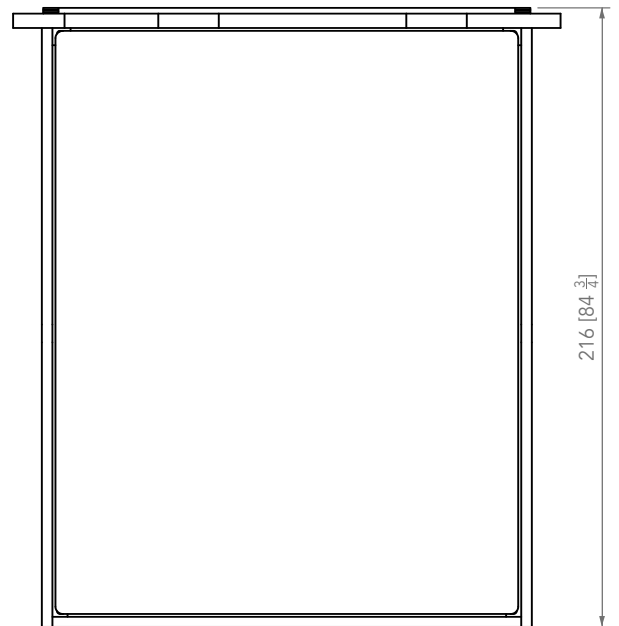

Queen Size (US)