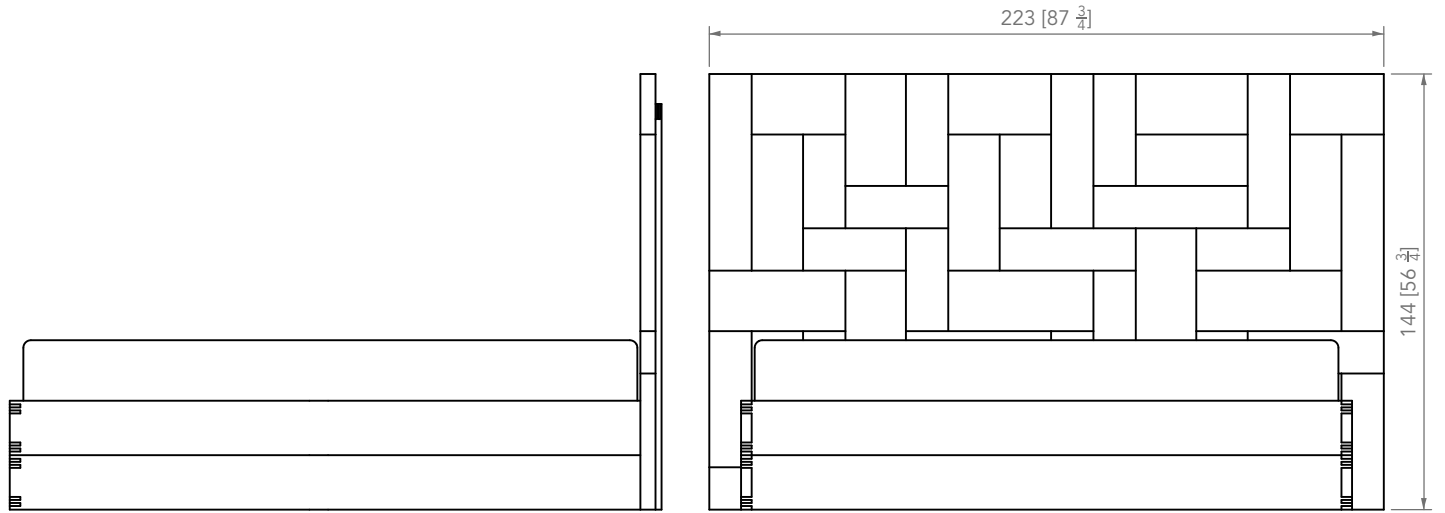

## MATTRESS MEASUREMENTS WORLDWIDE

Boxspring and mattress not included

COUNTRY	DESCRIPTION	DIMENSIONS CM	DIMENSIONS FEET & INCHES
UK	UK Double mattress	135 × 190 cm	4'6" × 6'3"
UK	UK King mattress	150 × 200 cm	5' × 6'6"
UK	UK Super King mattress	180 × 200 cm	6' × 6'6"
EU	EU Double mattress	140 × 200 cm	4'7" × 6'6"
EU	EU King mattress	160 × 200 cm	5'3" × 6'6"
EU	EU Grand King mattress	180 × 200 cm	5'11" × 6'6"
US	US Queen mattress	152 × 203 cm	60" × 80"
US	US King mattress	193 × 203 cm	76" × 80"
US	US California King mattress	183 × 213 cm	72" × 84"

Queen Size (US)

FUJI Bed

Plans

King Size (US)

Weight : 150 kg

P Y

MOBILIER

California King Size (US)