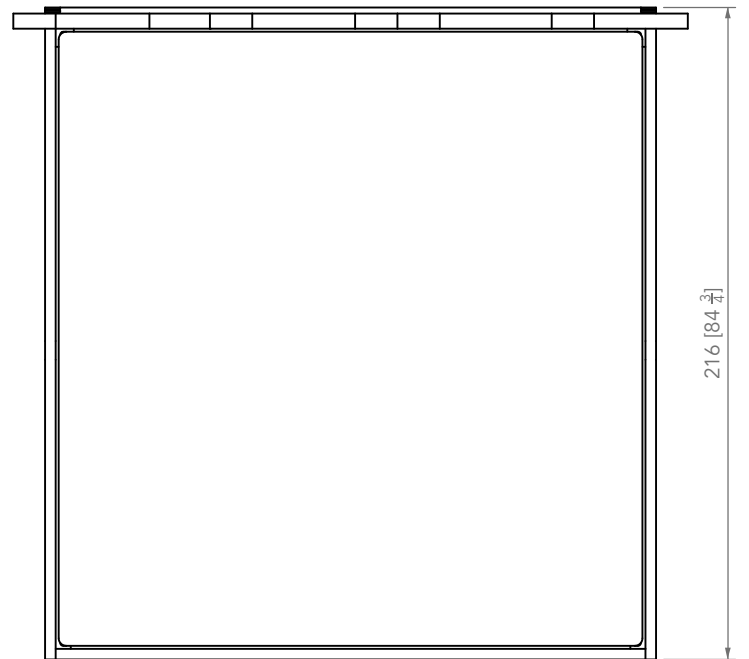

FUJI Bed

Plans

King Size (US)

Weight : 150 kg

P Y

MOBILIER