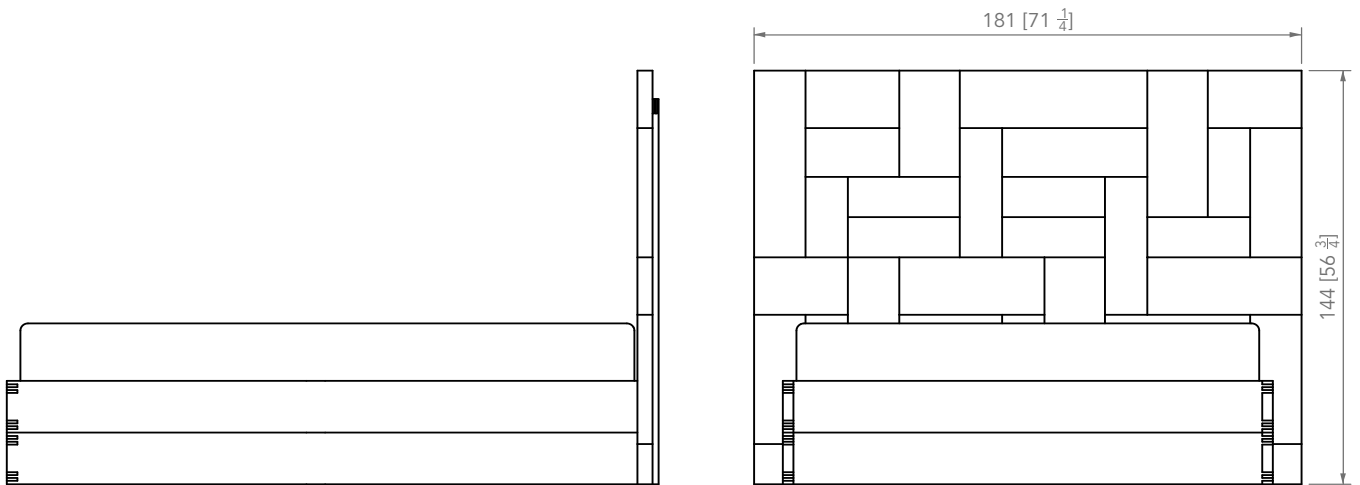

Queen Size (US)