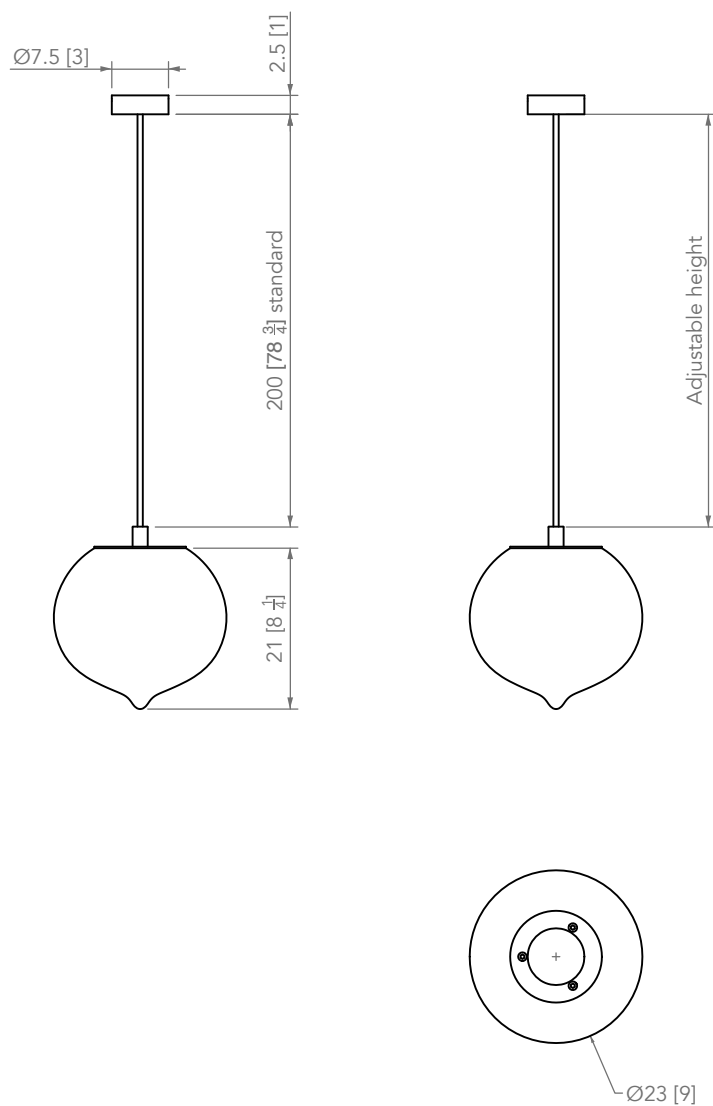

# BETTY Pendant

Designed for indoors  
Adjustable on site  
UL Listed

**Bulb not included.** Recommended model:

**US**  
E26 LED  
110-120 V

**CE**  
E27 LED  
220-240 V

Dimmable  
2700K  
1000 - 1100 lm

P Y