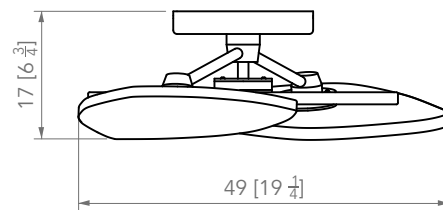

Designed for indoors

LED Strip

US
110-120 V

CE
220-240 V

Dimmable
2700K
576 lm

Transformer included according to the client's home automation system
Must be replaced by a professional