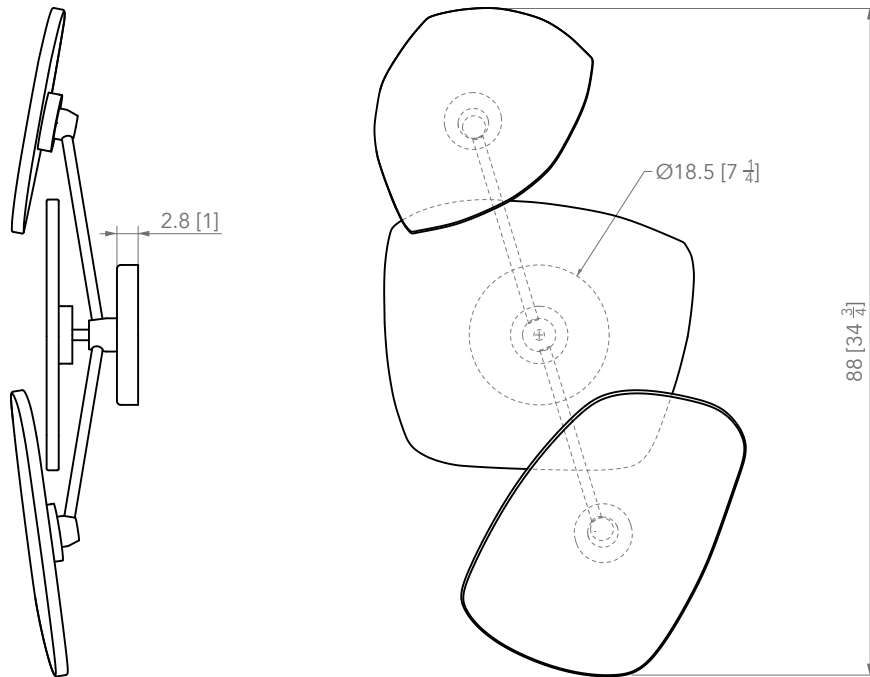

Designed for indoors

LED Strip

US
110-120 V

CE
220-240 V

Dimmable
2700K
576 lm

Transformer included according to the client's home automation system
Must be replaced by a professional