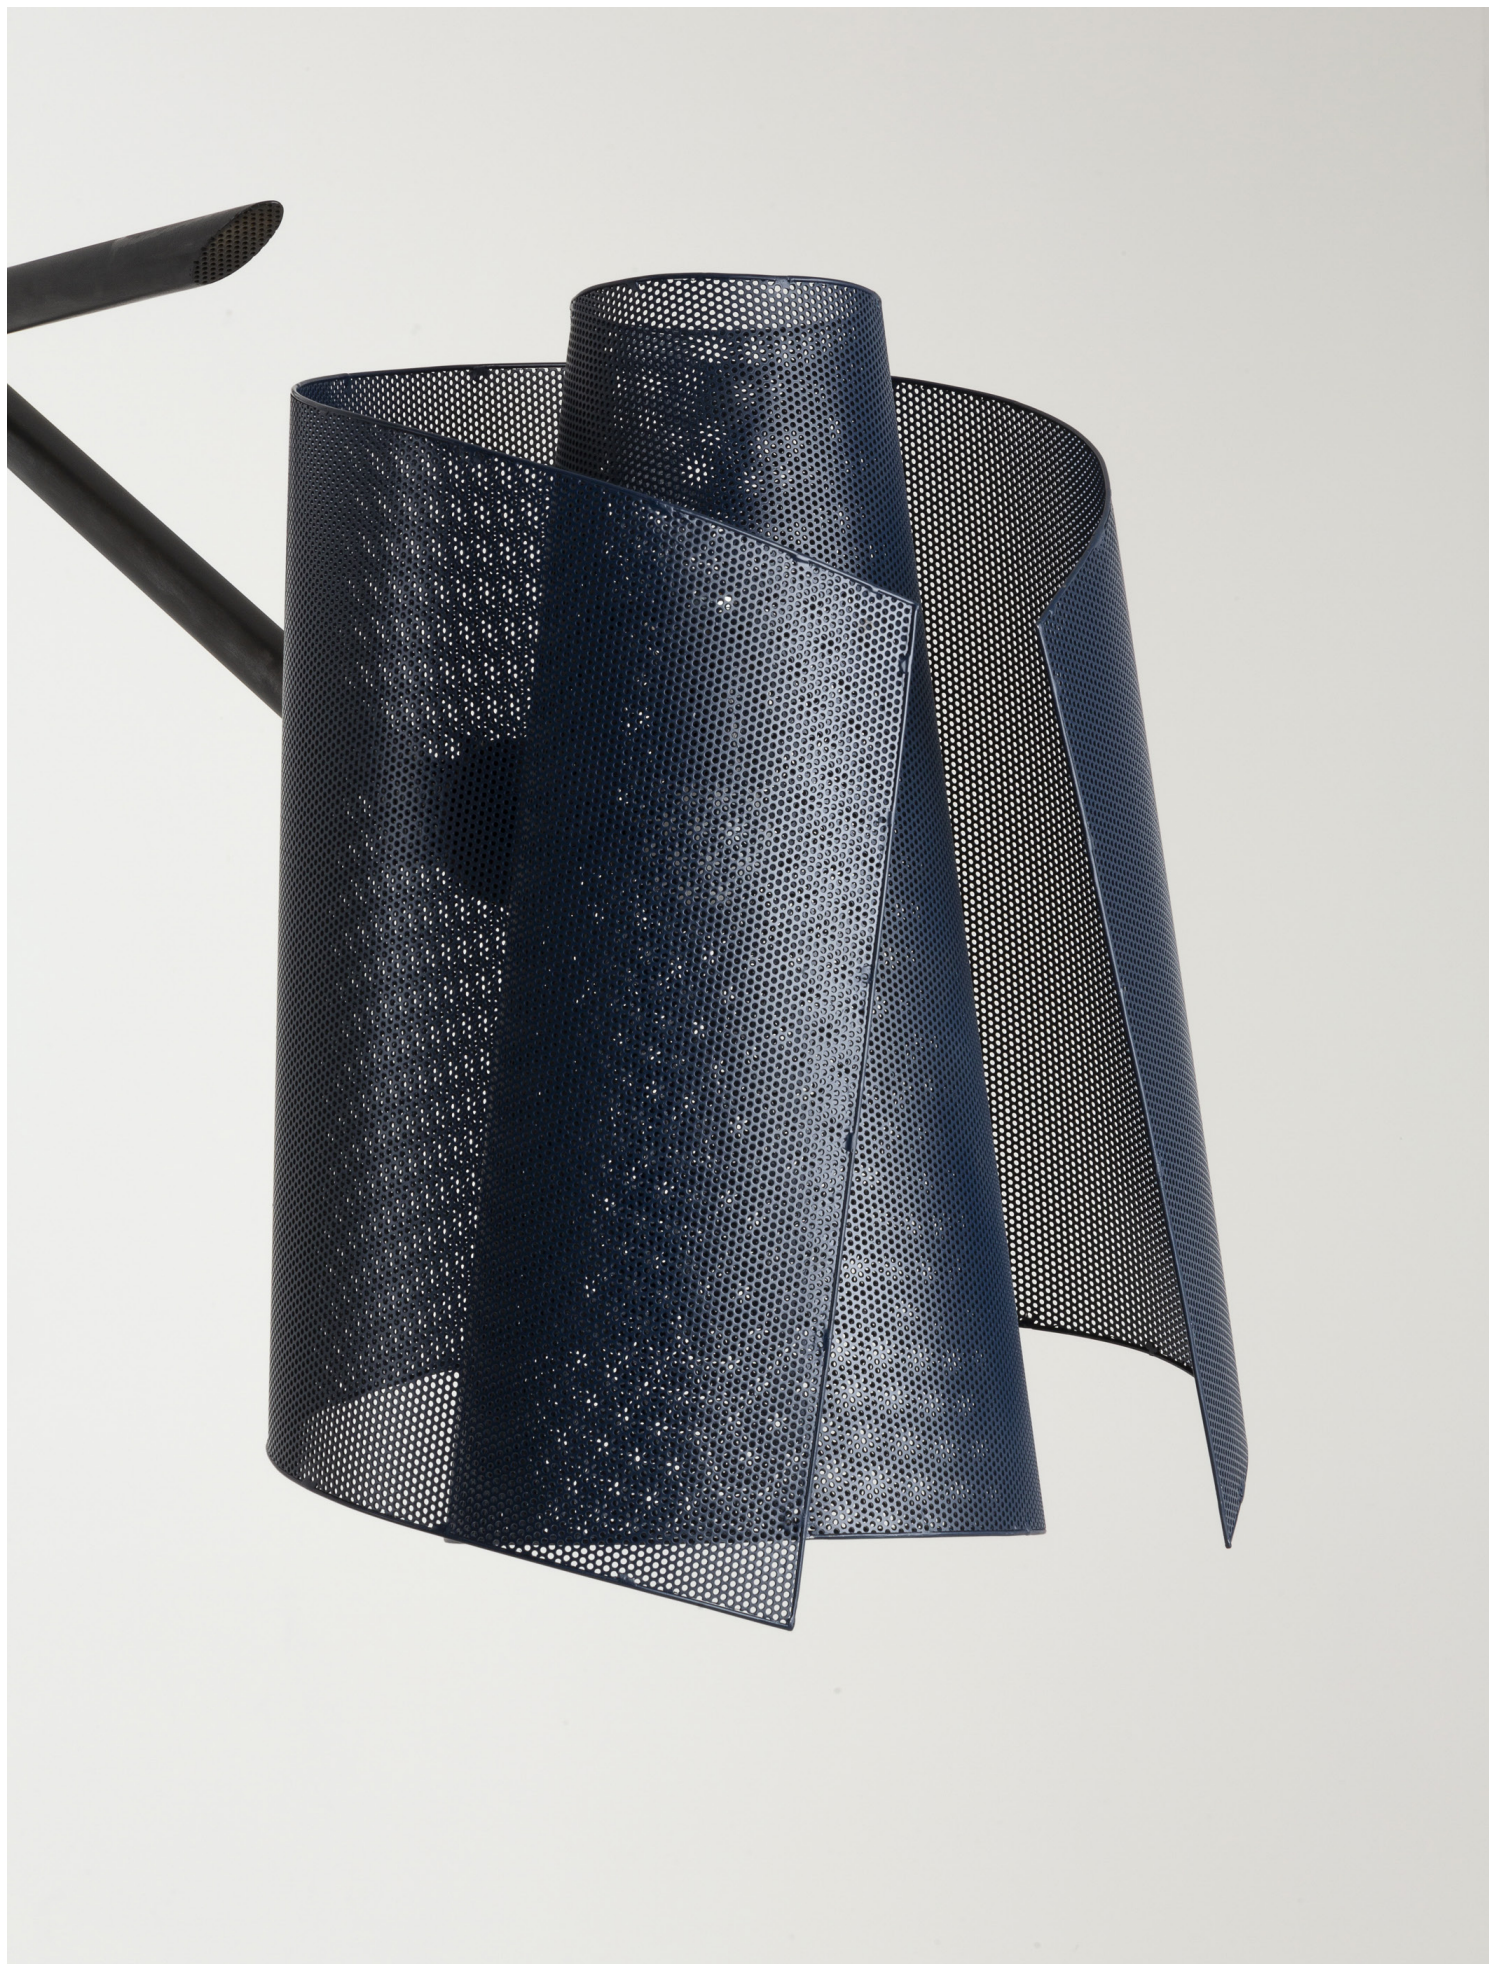

PIERRE YOVANOVITCH

MOBILIER

METAL

1. Patinated & Varnished Steel

1

Perforated Lacquered Steel

- 1. Black
- 2. Navy
- 3. Pink
- 4. Red
- 5. Cream
- 6. Green

1

2

3

4

5

6

Designed for indoors

Bulb not included. Recommended model:

US
E26 LED
110-120 V

CE
E27 LED
220-240 V

Dimmable
2700K
800 - 900 lm

PIERRE YOVANOVITCH
MOBILIER