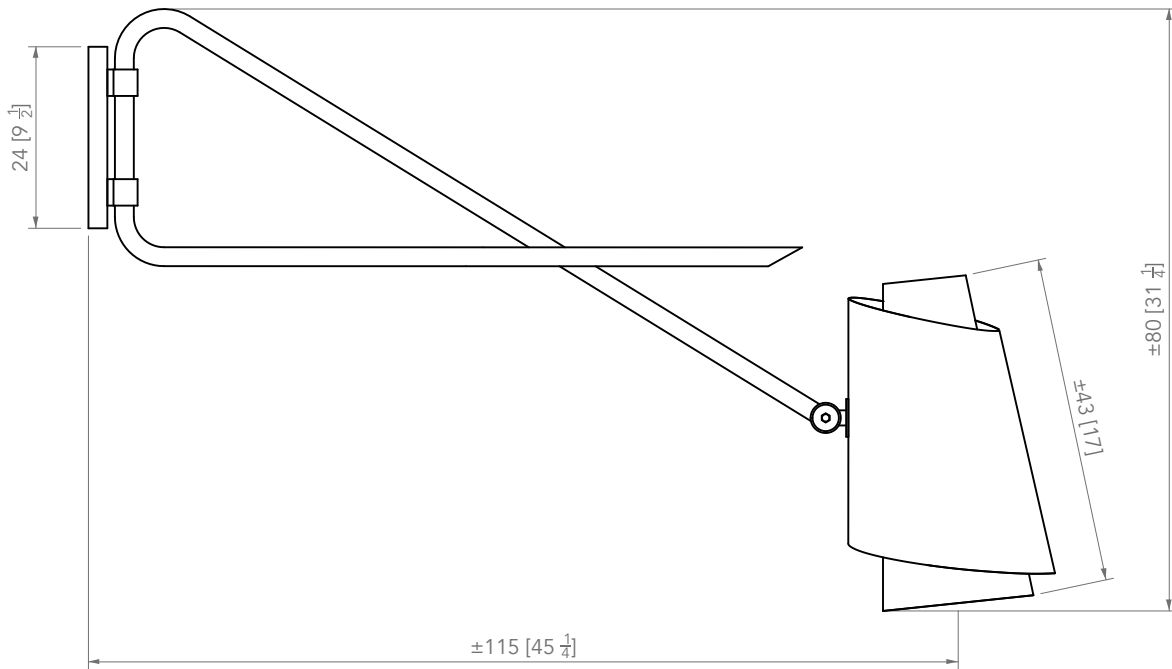

Designed for indoors

Bulb not included. Recommended model:

US
E26 LED
110-120 V

CE
E27 LED
220-240 V

Dimmable
2700K
800 - 900 lm