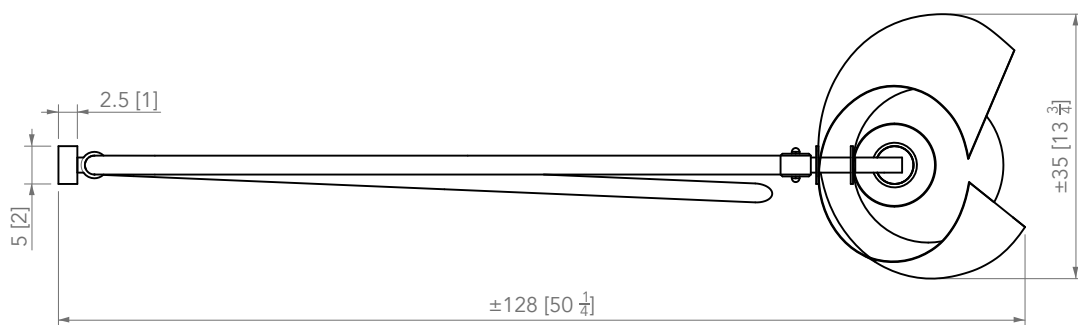

Designed for indoors

Bulb not included. Recommended model:

US
E26 LED
110-120 V

CE
E27 LED
220-240 V

Dimmable
2700K
800 - 900 lm