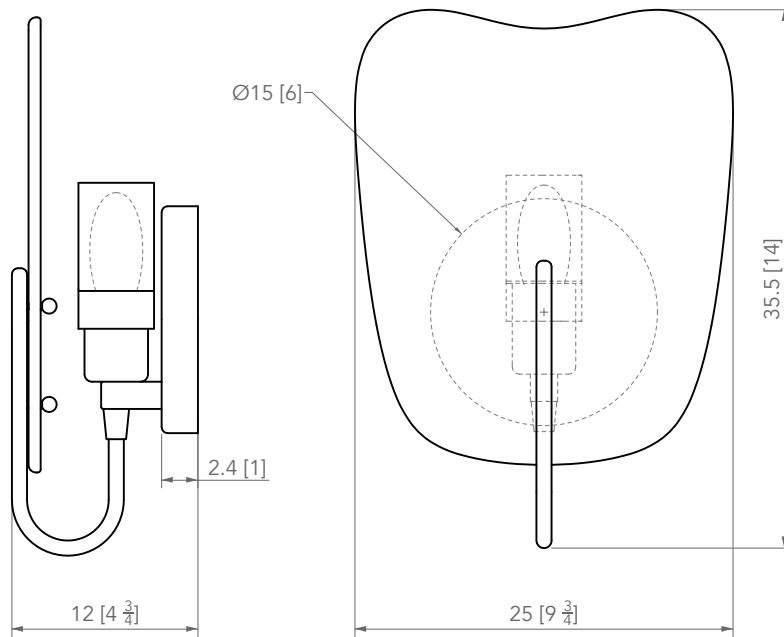

1

METAL

1. Varnished Brass

2

Wall mount
Designed for indoors
Indirect lighting
Weight : 2.3 kg/5 lb
Bulb type : E26/E27 included, LED,
2700K, dimmable on request
110V-220V

PIERRE YOVANOVITCH
MOBILIER