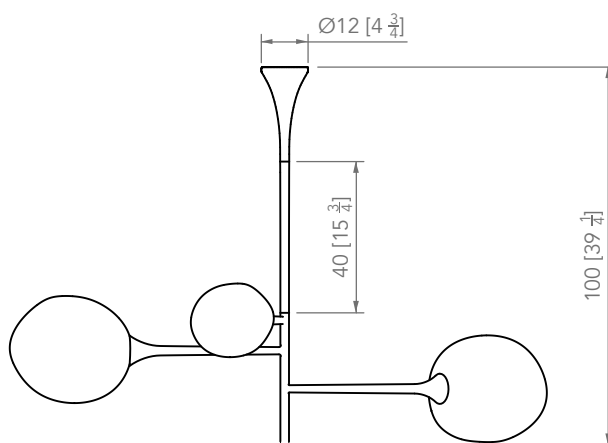

Designed for indoors
 Directional lighting
 Weight : 20 kg/44 lb
 Bulb type : E12/14 included, LED,
 2700K, dimmable on request
 110V-220V

Adjustable upon order
 Maximum Height: 200 cm/78.8 in

P Y

MOBILIER