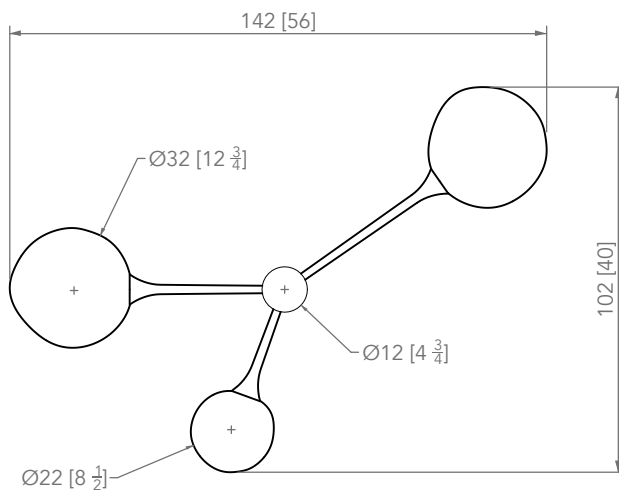

Designed for indoors
 Directional lighting
 Weight : 20 kg/44 lb
 Bulb type : E12/14 included, LED,
 2700K, dimmable on request
 110V-220V

Adjustable upon order
 Maximum Height: 200 cm/78.8 in

P Y

MOBILIER