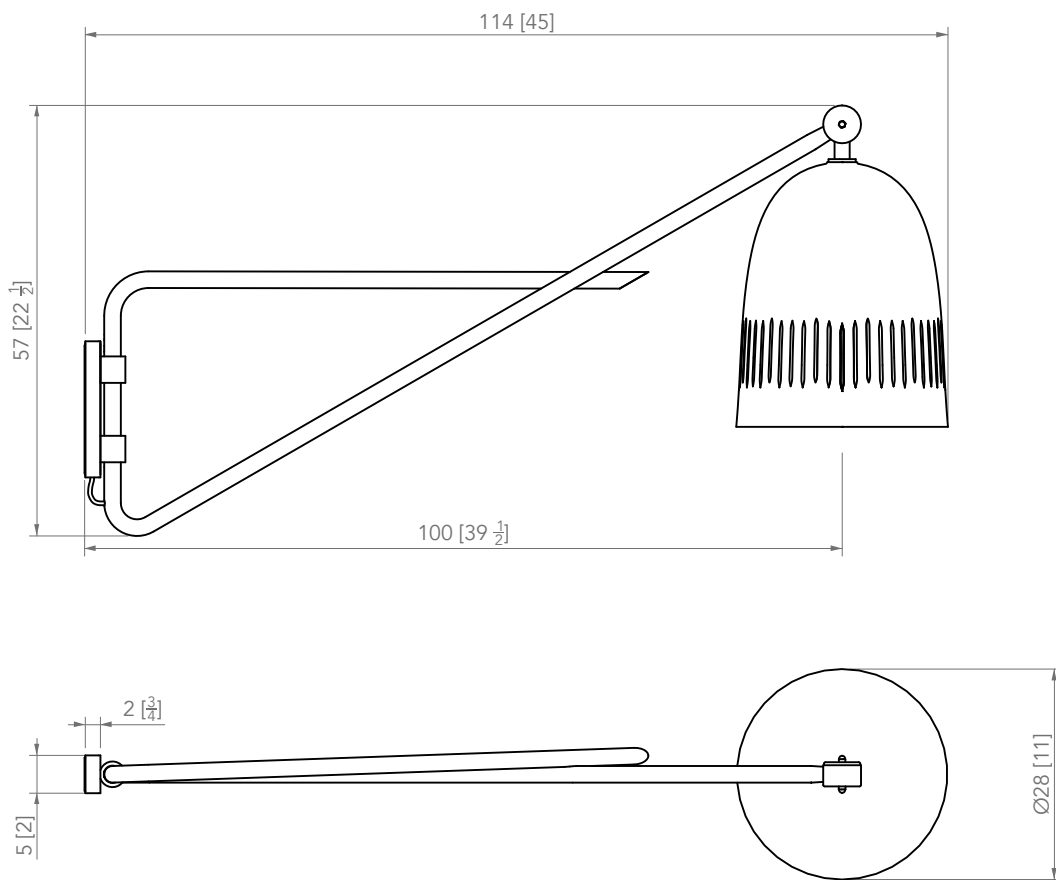

PIERRE YOVANOVITCH

MOBILIER

MERRY Wall Lamp

Materials

METAL

1. Brushed & Patinated Brass

PORCELAIN

1. Limoges White

Designed for indoors
LED Dimmable bulb included
US E26 - 110 V
CE E27 - 220 V
2700K
380lm

PIERRE YOVANOVITCH
MOBILIER