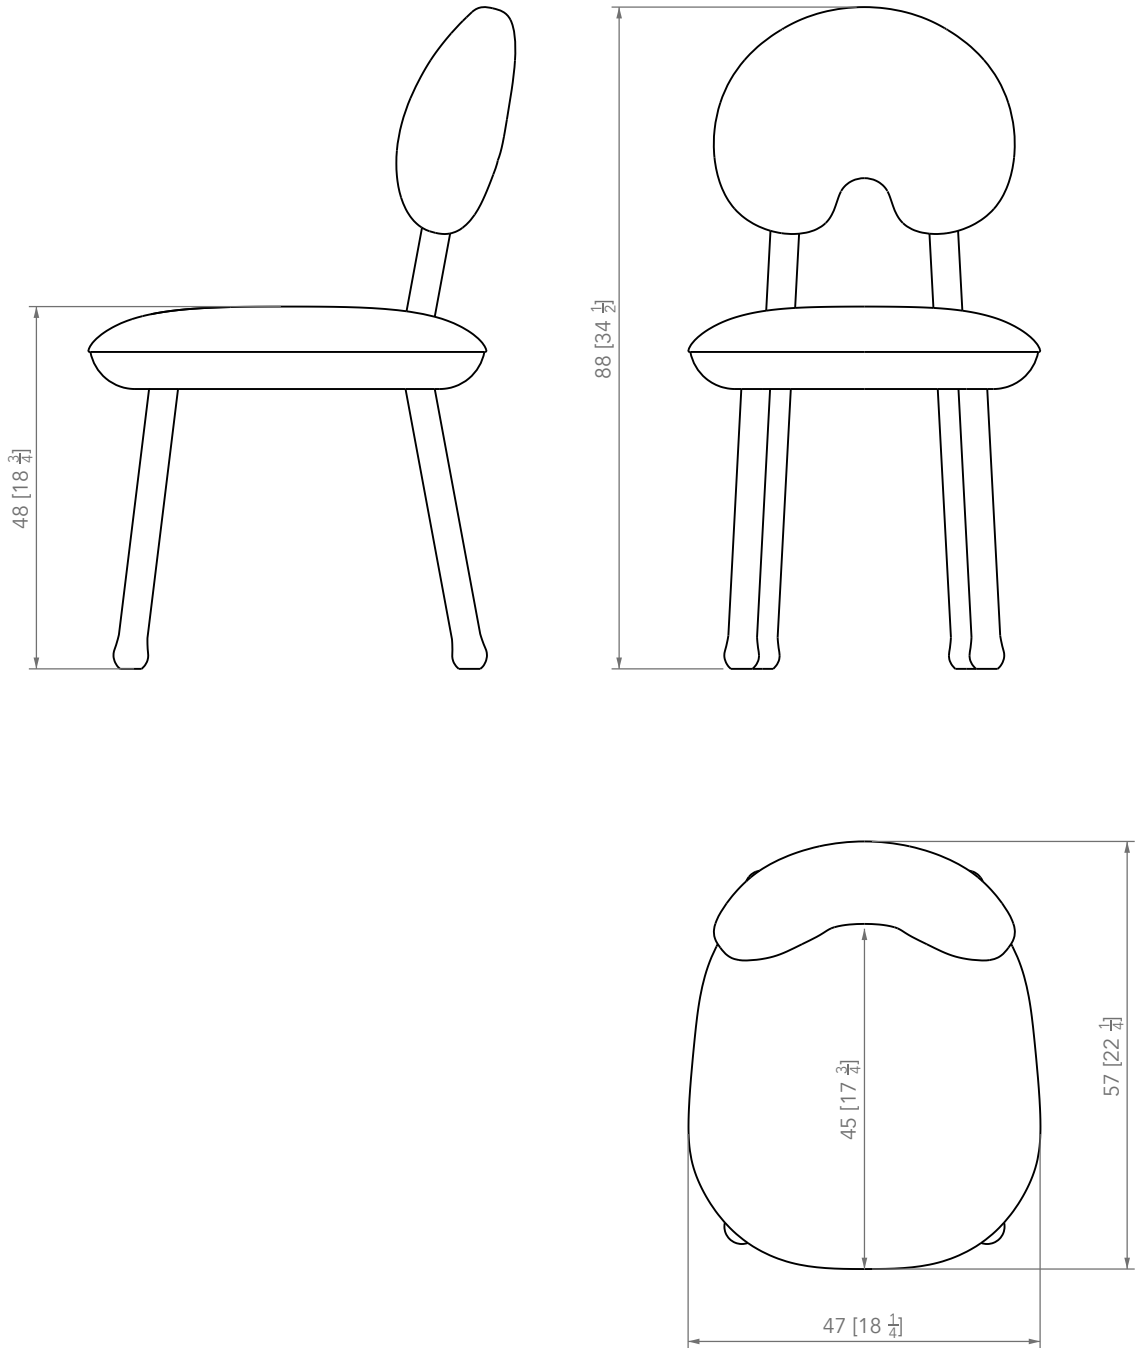

Solid wood is a natural product that responds to changes in temperature and humidity by expanding and contracting. Variation in graining, color and texture are inherent and to be expected.

1

Weight : 12 kg