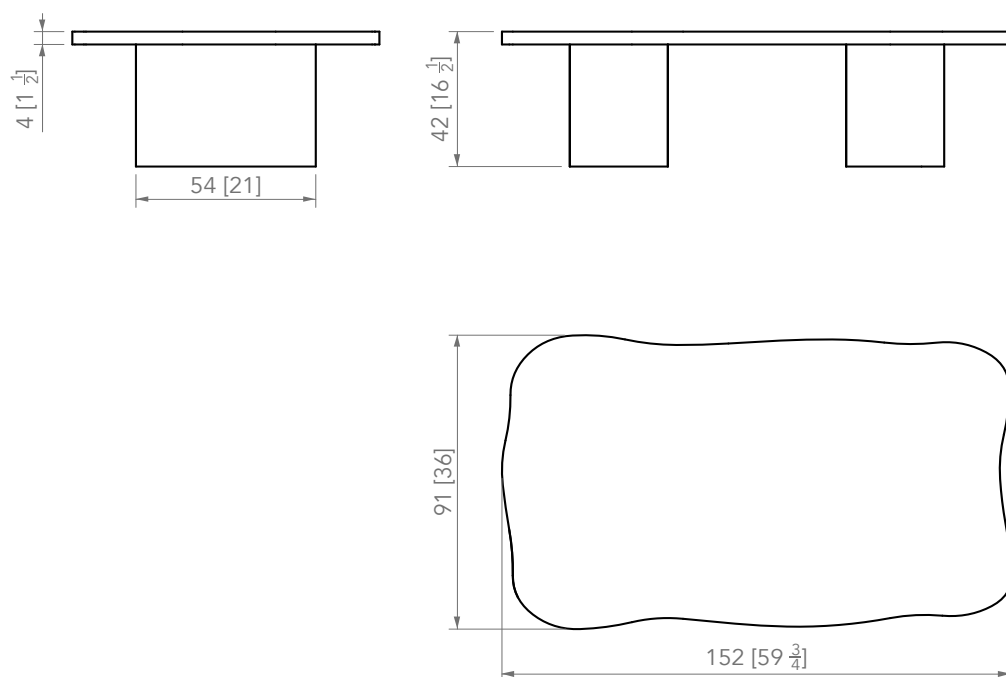

PIERRE YOVANOVITCH

MOBILIER

ENAMELED LAVA STONE

1. Zucca Orange

Variations in texture, color, veining, shading and general appearance are part of the unique character of this natural material.

1

PIERRE YOVANOVITCH  
MOBILIER