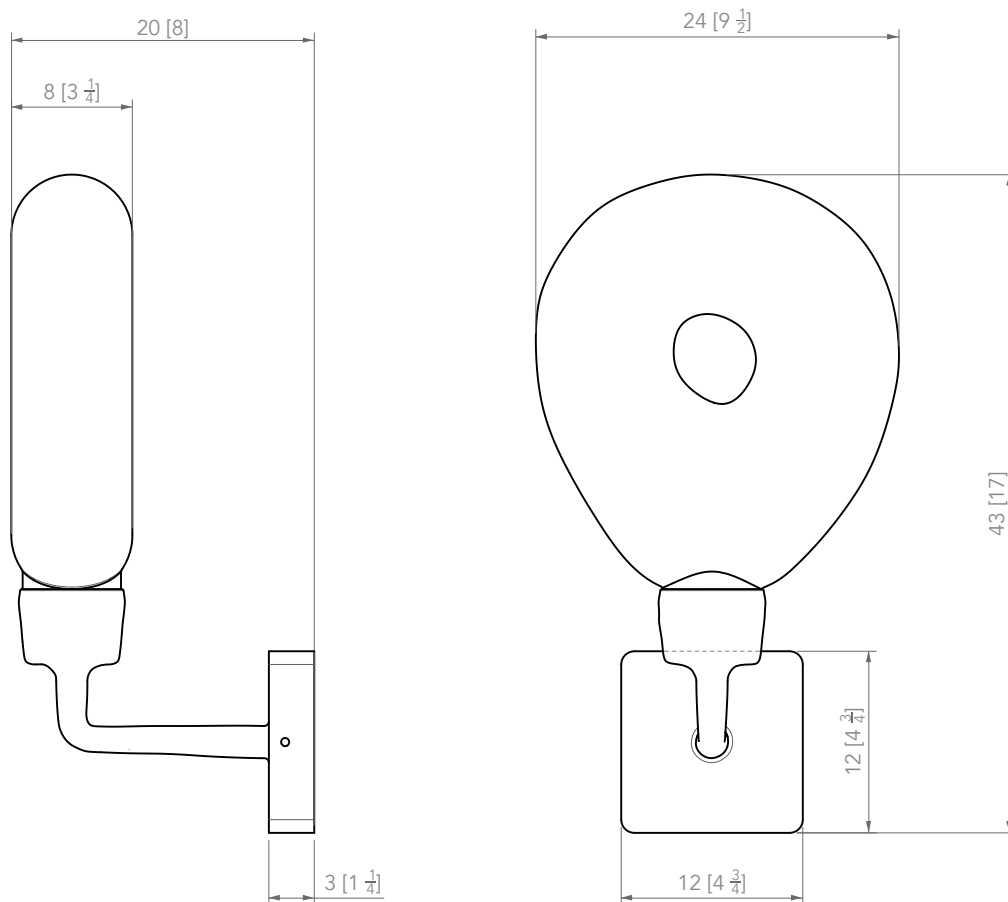

1

IRON

1. Wrought Iron

1

Wall mount
Designed for indoors
Indirect lighting
Weight : TBC
Led Disc
Dimmable transformer included
110V-220V

P Y

MOBILIER

PIERRE YOVANOVITCH
MOBILIER