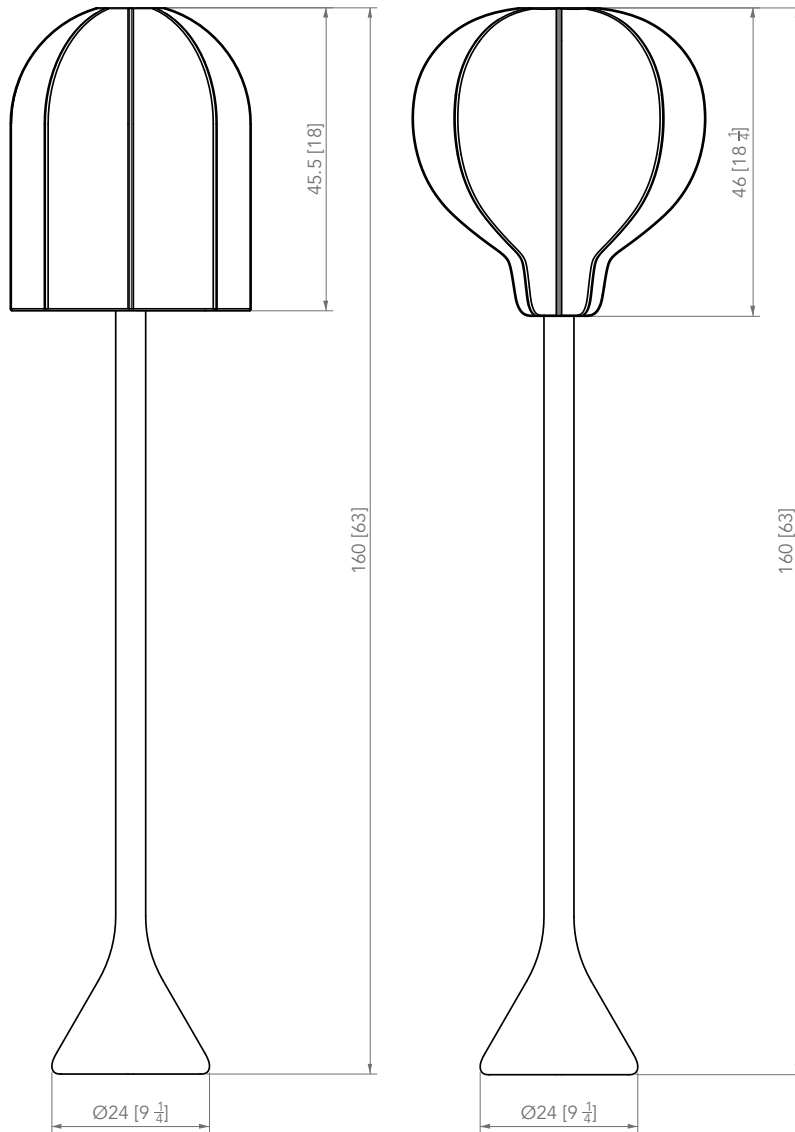

FLARE Floor Lamp (bronze)

Balloon lampshade | Bronze & Fabric | H. 160 x Ø 44 cm | H. 63 x Ø 17.3 in
Bell lampshade | Bronze & Fabric | H. 160 x Ø 36 cm | H. 63 x Ø 14.3 in

PIERRE YOVANOVITCH

MOBILIER

FLARE Floor Lamp (bronze)

1. Canvas White
2. Panama Brown

Designed for indoors
On/Off In-Line Switch

Bulb not included. Recommended model:

US
E26 LED
110-120 V

CE
E27 LED
220-240 V

Dimmable
2700K
1000 - 1100 lm

Ø36 [14 1/4]

Ø44 [17 3/4]