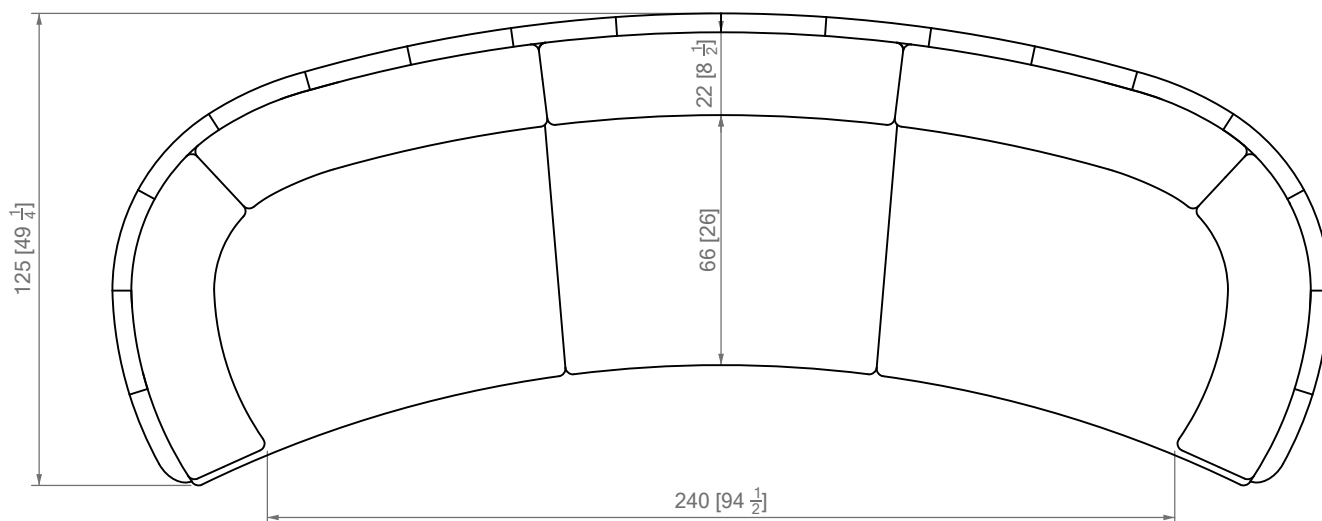

1

2 people

Attention

The MINDY seating line is made with feather and foam.

The heights at reception will be higher than previously announced as the feathers will naturally settle

Dimensions at reception,

before the feathers settle :

45 cm [17 3/4 in] top of the curved shape

40 cm [15 3/4 in] seat height

Final dimensions :

42 cm [16 1/2 in] top of the curved shape

39 cm [15 3/4 in] seat height

P Y

MOBILIER

3 people

Attention

The MINDY seating line is made with feather and foam.
The heights at reception will be higher than previously announced as the feathers will naturally settle

Dimensions at reception, before the feathers settle :
45 cm [17 3/4 in] top of the curved shape
40 cm [15 3/4 in] seat height

Final dimensions :
42 cm [16 1/2 in] top of the curved shape
39 cm [15 3/4 in] seat height

P Y

MOBILIER

PIERRE YOVANOVITCH
MOBILIER