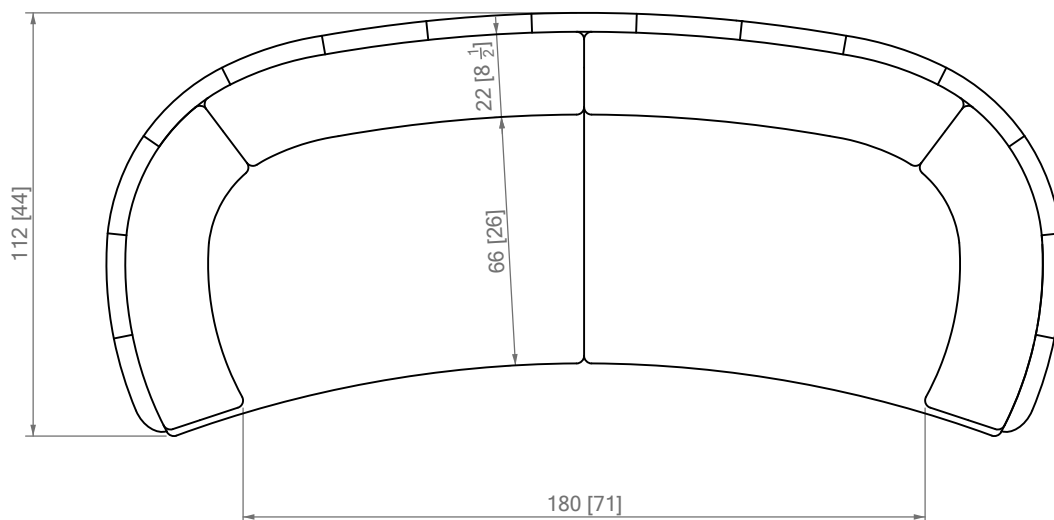

1

2 people

Attention

The MINDY seating line is made with feather and foam.

The heights at reception will be higher than previously announced as the feathers will naturally settle

Dimensions at reception,

before the feathers settle :

45 cm [17 3/4 in] top of the curved shape

40 cm [15 3/4 in] seat height

Final dimensions :

42 cm [16 1/2 in] top of the curved shape

39 cm [15 3/4 in] seat height

P Y

MOBILIER

3 people

Attention

The MINDY seating line is made with feather and foam.
The heights at reception will be higher than previously announced as the feathers will naturally settle

Dimensions at reception, before the feathers settle :
45 cm [17 3/4 in] top of the curved shape
40 cm [15 3/4 in] seat height

Final dimensions :
42 cm [16 1/2 in] top of the curved shape
39 cm [15 3/4 in] seat height

P Y

MOBILIER

PIERRE YOVANOVITCH
MOBILIER