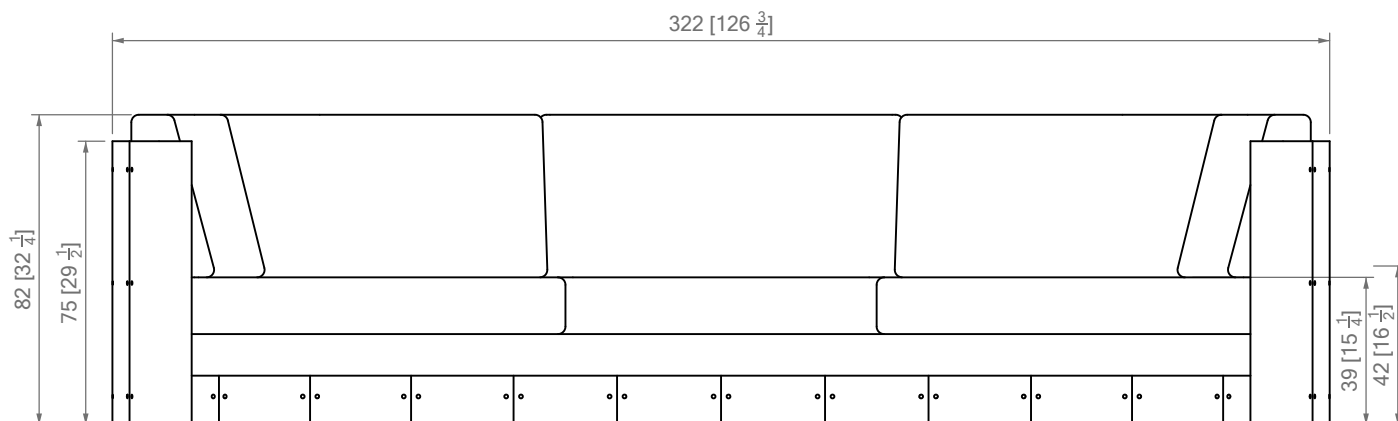

45 cm [17 3/4 in] top of the curved shape

40 cm [15 3/4 in] seat height

Final dimensions :

42 cm [16 1/2 in] top of the curved shape

39 cm [15 3/4 in] seat height

P Y

MOBILIER

3 people

Attention

The MINDY seating line is made with feather and foam.
The heights at reception will be higher than previously announced as the feathers will naturally settle

Dimensions at reception, before the feathers settle :
45 cm [17 3/4 in] top of the curved shape
40 cm [15 3/4 in] seat height

Final dimensions :
42 cm [16 1/2 in] top of the curved shape
39 cm [15 3/4 in] seat height

P Y

MOBILIER

PIERRE YOVANOVITCH
MOBILIER