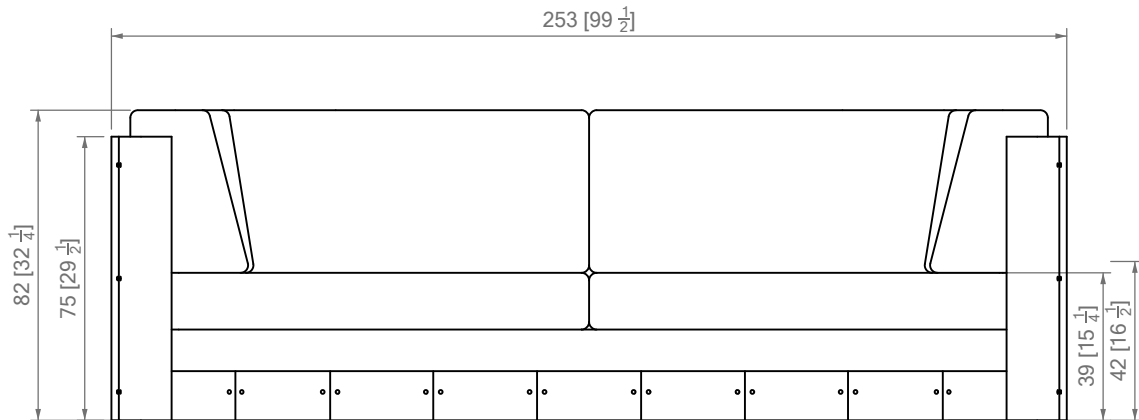

1

2 people

Attention

The MINDY seating line is made with feather and foam.

The heights at reception will be higher than previously announced as the feathers will naturally settle

Dimensions at reception,

before the feathers settle :

45 cm [17 3/4 in] top of the curved shape

40 cm [15 3/4 in] seat height

Final dimensions :

42 cm [16 1/2 in] top of the curved shape

39 cm [15 3/4 in] seat height

P Y

MOBILIER

3 people

Attention

The MINDY seating line is made with feather and foam.
The heights at reception will be higher than previously announced as the feathers will naturally settle

Dimensions at reception, before the feathers settle :
45 cm [17 3/4 in] top of the curved shape
40 cm [15 3/4 in] seat height

Final dimensions :
42 cm [16 1/2 in] top of the curved shape
39 cm [15 3/4 in] seat height

P Y

MOBILIER

PIERRE YOVANOVITCH
MOBILIER