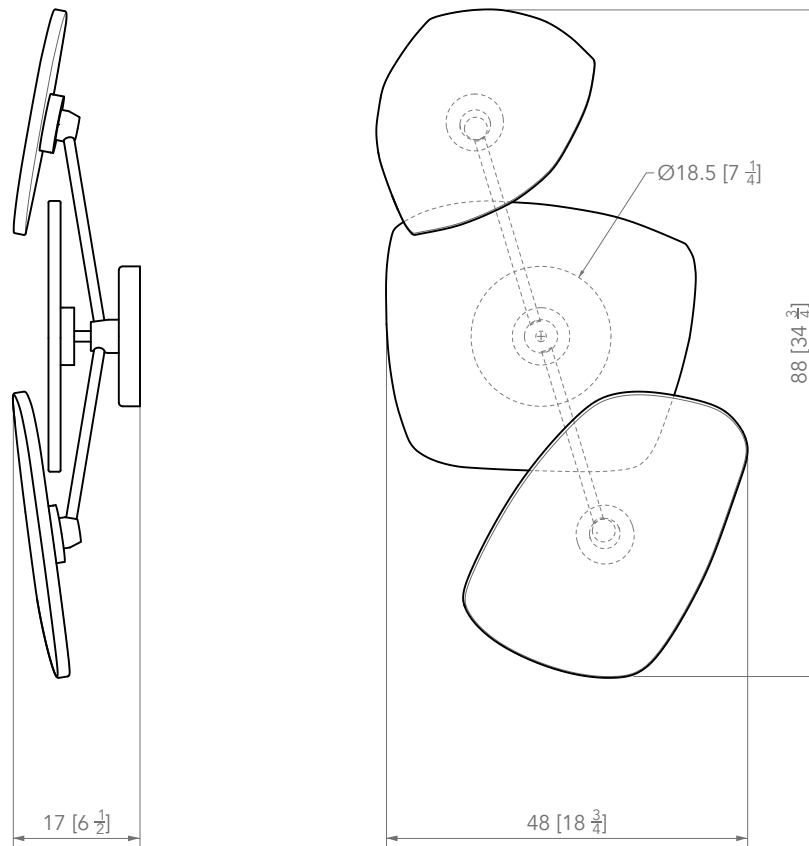

Designed for indoors

LED Strip

Dimmable Transformer included according to the client's home automation system

US 110 V

CE 220 V

2700K

576lm

P Y

MOBILIER