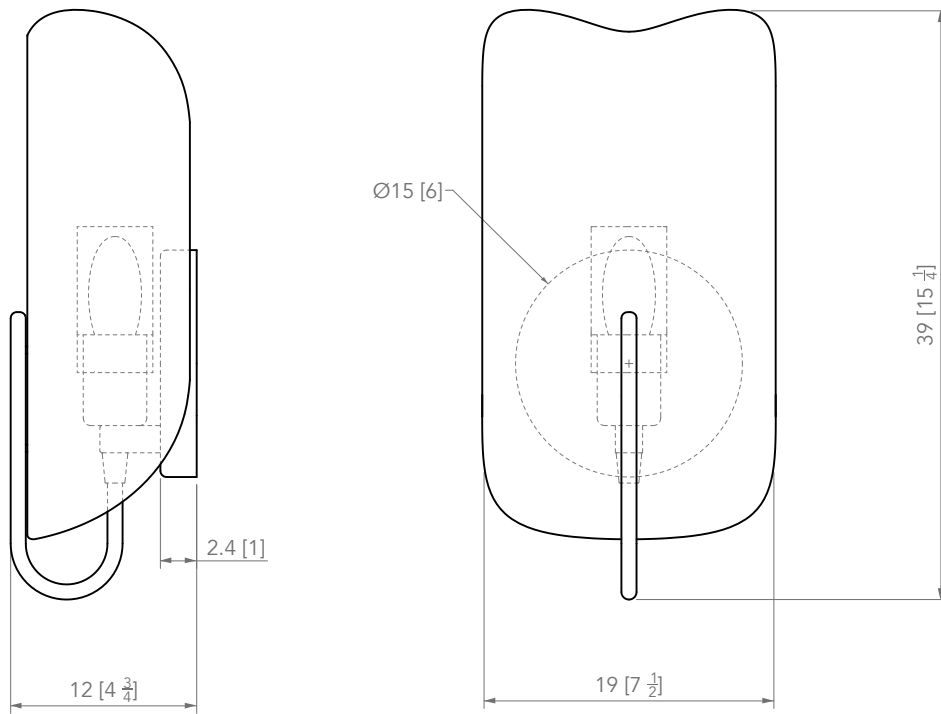

1

METAL

1. Patinated Brushed Brass

2

Designed for indoors
LED Dimmable bulb included
US E26 - 110 V
CE E27 - 220 V
2700K
470lm
UL Listed

P Y

MOBILIER

PIERRE YOVANOVITCH
MOBILIER