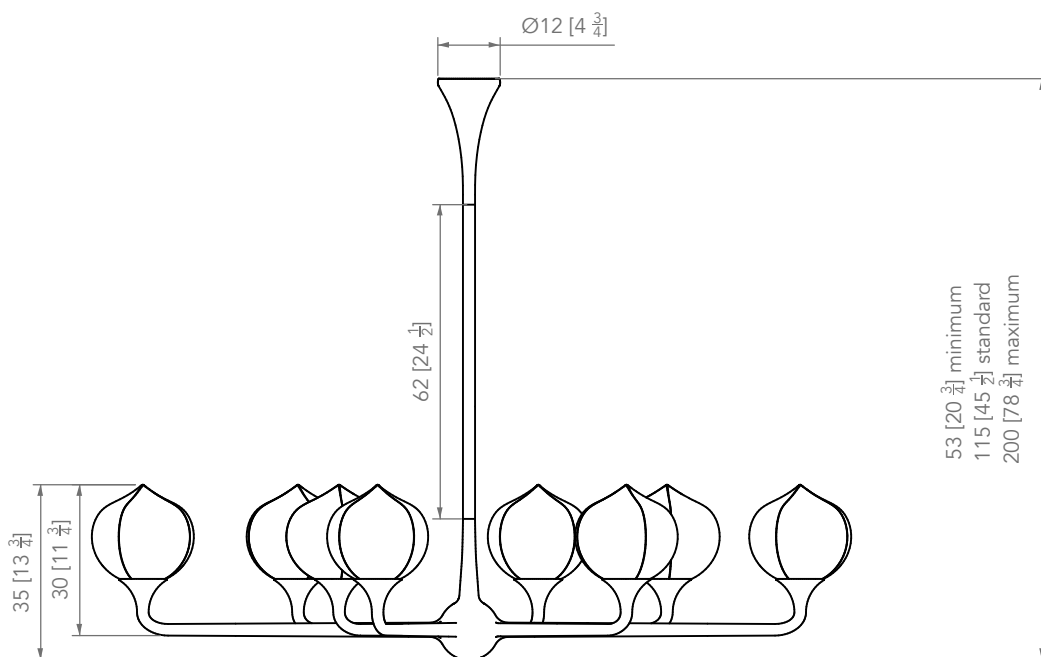

Designed for indoors
LED Dimmable bulb included
US E12 - 110 V
CE E14 - 220 V
2700K
806lm

P Y

MOBILIER