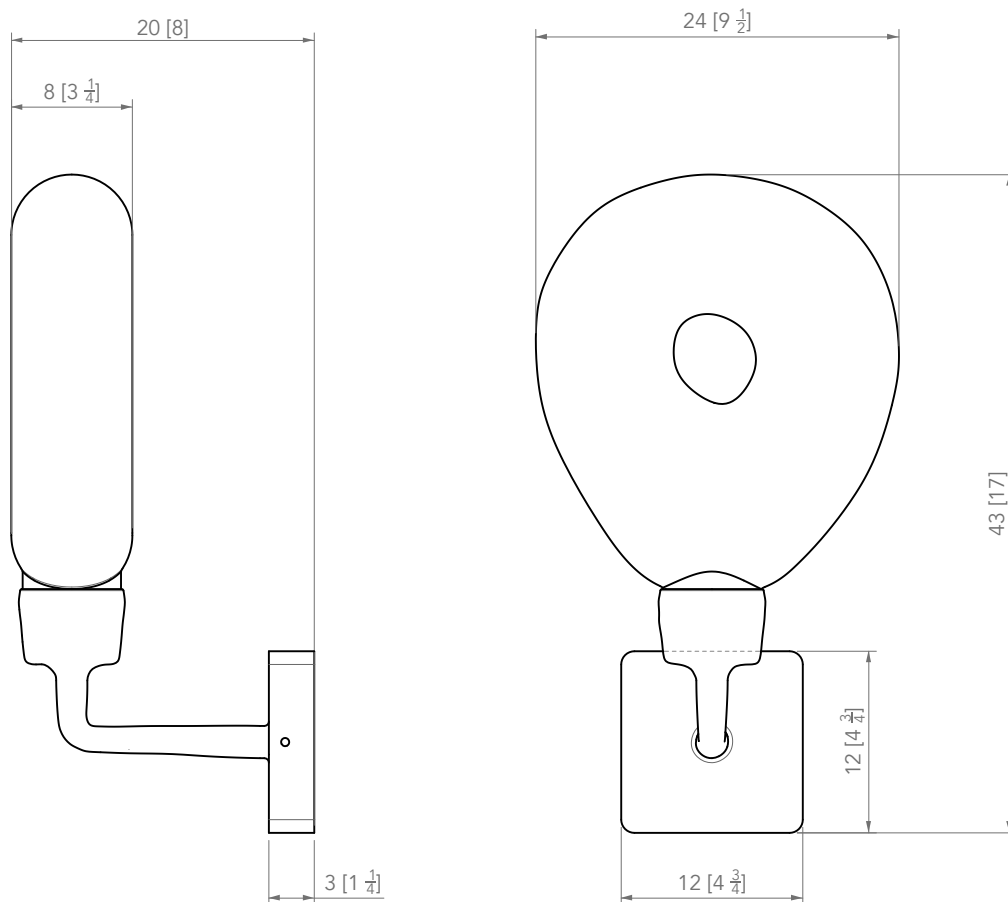

1

METAL

1. Wrought Iron

1

Designed for indoors  
LED Disc  
Dimmable Transofer included  
according to the client's home auto-  
mation system  
US 110 V  
CE 220 V  
2700K

P Y

MOBILIER

PIERRE YOVANOVITCH  
MOBILIER