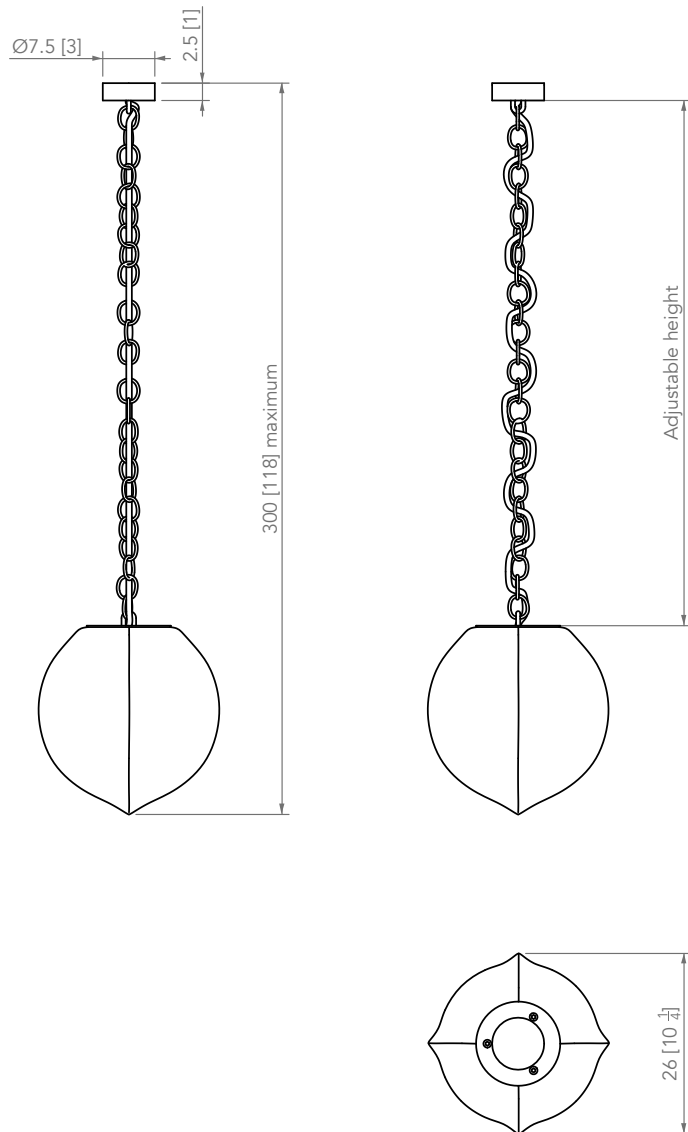

# BLOSSOM Pendant

Designed for indoors  
Adjustable upon order

**Bulb not included.** Recommended model:

**US**  
E26 LED  
110-120 V

**CE**  
E27 LED  
220-240 V

Dimmable  
2700K  
1000 - 1100 lm

P Y

MOBILIER