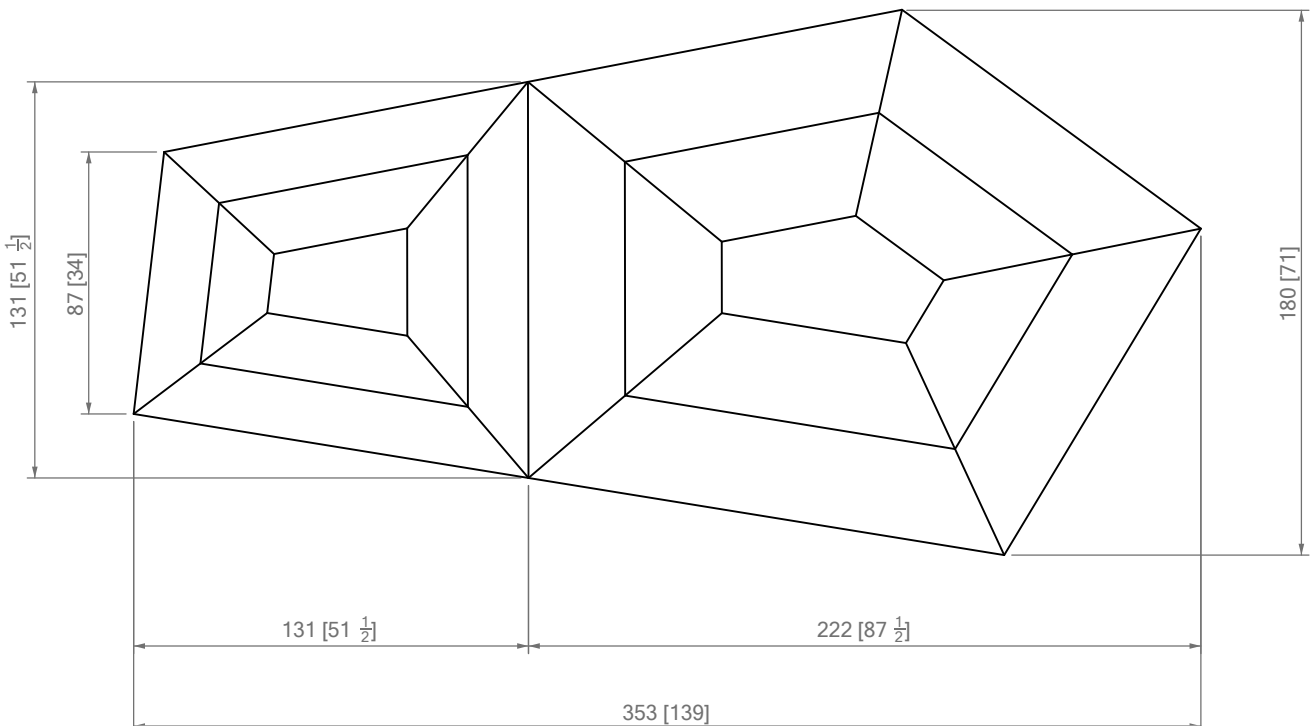

Small Trapeze + Large Pentagone