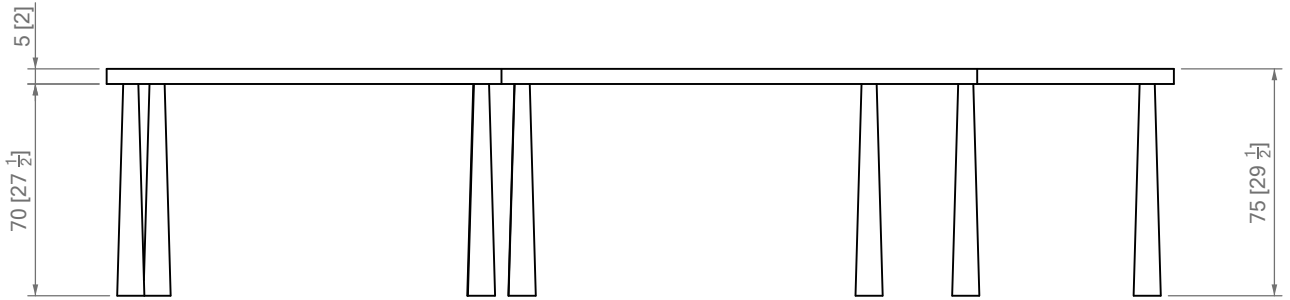

Small Trapeze + Large Pentagone