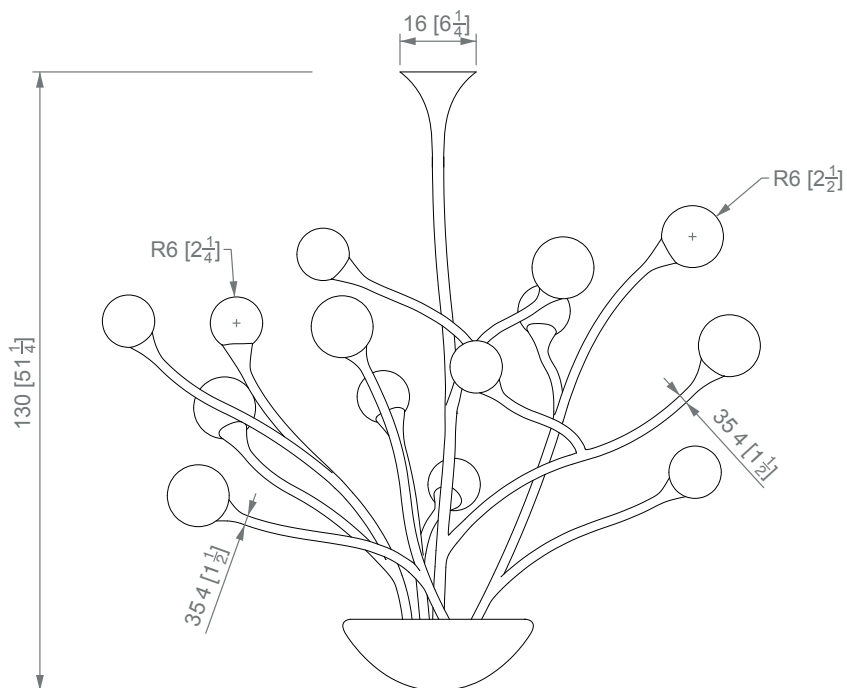

1

GLASS

1. Hand-blown Frosted Glass

All glass is handmade using traditional methods one piece at a time. There may be variances in shape and color between pieces. Expect minor distinctions that will make each piece unique and truly one of a kind.

1

Designed for indoors
Adjustable upon order
UL Listed

Bulb not included. Recommended model:

	US	CE	Dimmable 2700K 12 x 350 - 550 lm
	E12 LED 110-120 V	E14 LED 220-240 V	

	US	CE	Dimmable 2700K 8 x 350 - 550 lm
	E12 LED 110-120 V	E14 LED 220-240 V	