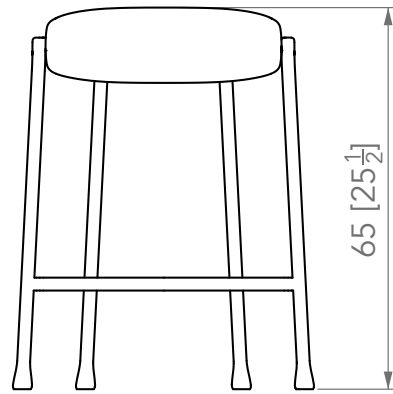

HOPPER Counter Stool

With back rest | Bronze & Fabric | H. 93 x L. 52 x l. 56 cm | H. 36.5 x W. 20.5 x D. 22 in
Without back rest | Bronze & Fabric | H. 65 x L. 52 x l. 53 cm | H. 25.5 x W. 20.5 x D. 20.8 in

Fabric requirements: 2 ml | 2.2 yd

HOPPER Counter Stool

Without back rest

Fabric requirements: 1 ml | 1.1 yd

P Y

MOBILIER

PIERRE YOVANOVITCH
MOBILIER