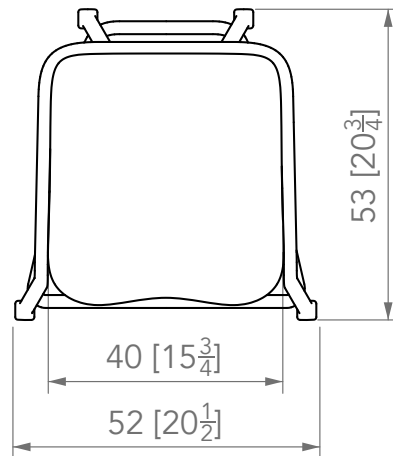

HOPPER Counter Stool

Without back rest

Fabric requirements: 1 ml | 1.1 yd

P Y

MOBILIER