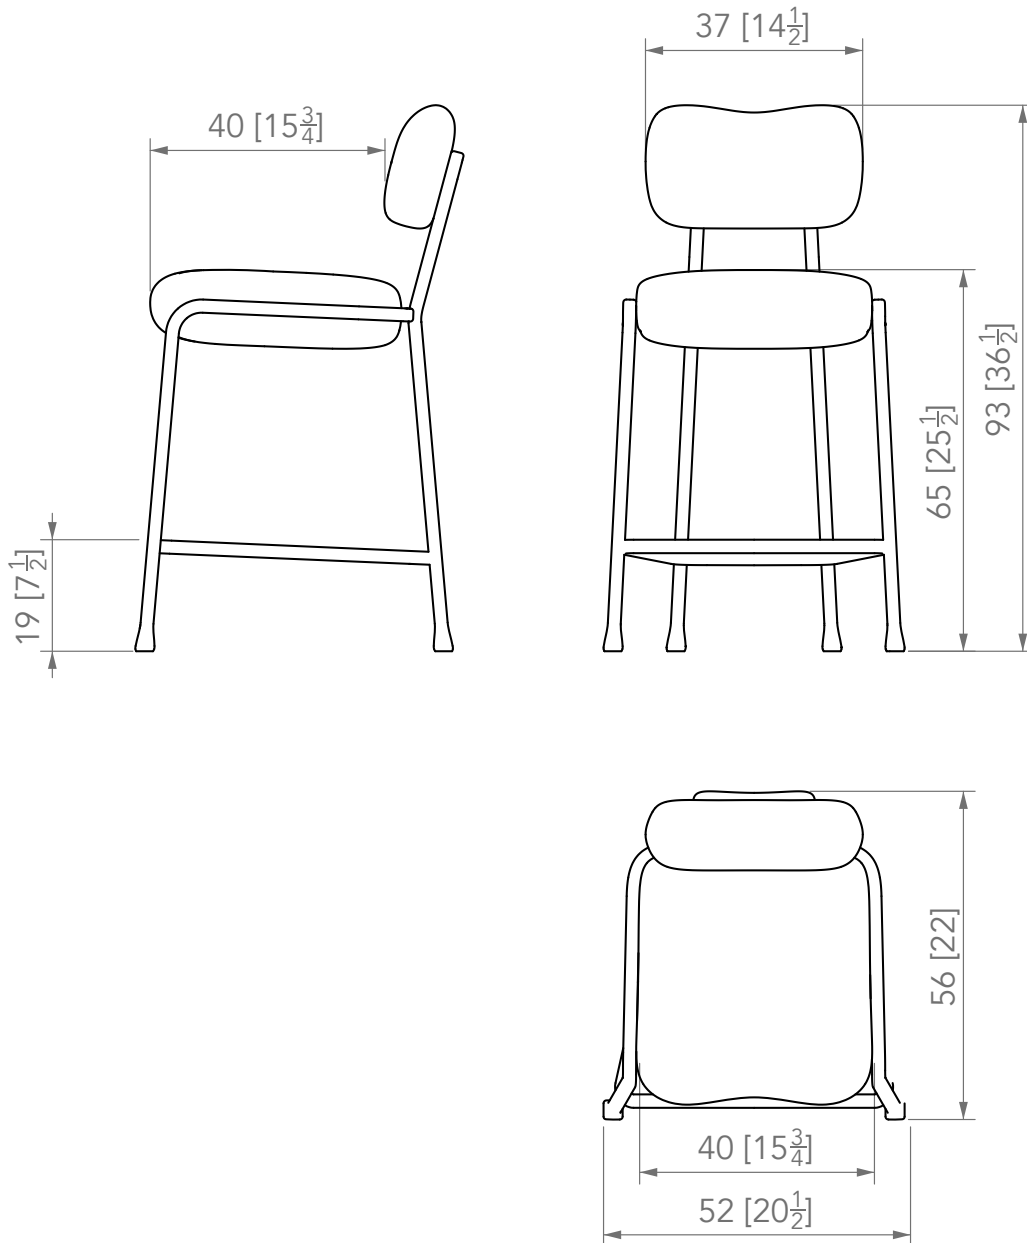

HOPPER Counter Stool

With back rest

Fabric requirements: 2 ml | 2.2 yd