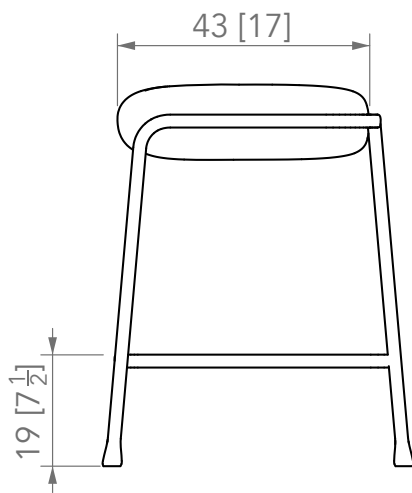

HOPPER Counter Stool

Without back rest

Fabric requirements: 1 ml | 1.1 yd

P Y

MOBILIER