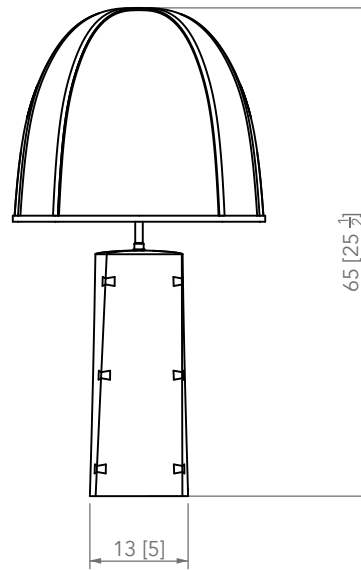

1

Designed for indoors
On/Off In-Line Switch

Bulb not included. Recommended model:

US
E26 LED
110-120 V

CE
E27 LED
220-240 V

Dimmable
2700K
800 - 900 lm

PIERRE YOVANOVITCH
MOBILIER