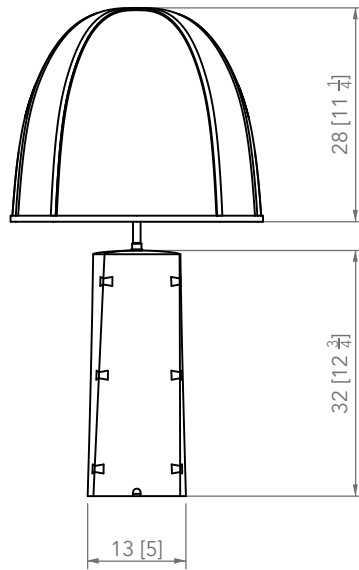

1

Designed for indoors
On/Off In-Line Switch

Bulb not included. Recommended model:

US
E26 LED
110-120 V

CE
E27 LED
220-240 V

Dimmable
2700K
800 - 900 lm

PIERRE YOVANOVITCH
MOBILIER