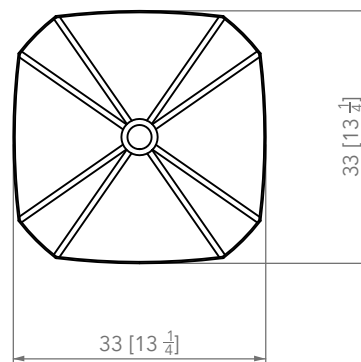

1

Designed for indoors
On/Off In-Line Switch

Bulb not included. Recommended model:

US
E26 LED
110-120 V

CE
E27 LED
220-240 V

Dimmable
2700K
800 - 900 lm

PIERRE YOVANOVITCH
MOBILIER