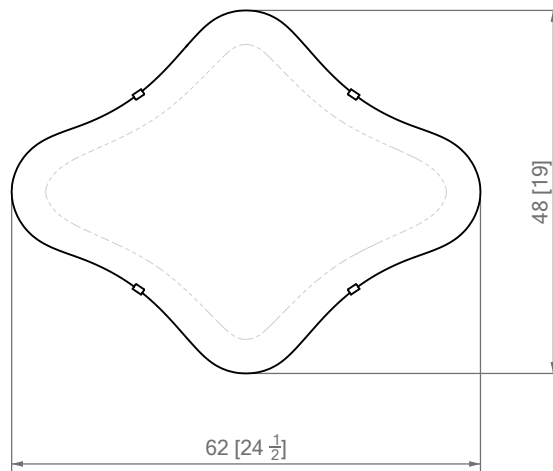

# CLOVER Ceiling Light

Designed for indoors

**Bulb not included.** Recommended model:

**US**  
E26 LED  
110-120 V

**CE**  
E27 LED  
220-240 V

Dimmable  
2700K  
4x 1000 - 1100 lm

P Y

MOBILIER