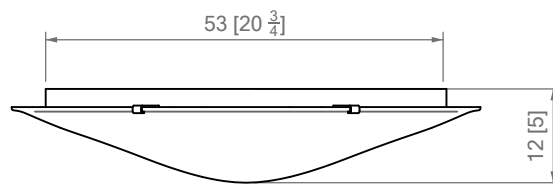

# CLOVER Ceiling Light

Designed for indoors

**Bulb not included.** Recommended model:

**US**  
E26 LED  
110-120 V

**CE**  
E27 LED  
220-240 V

Dimmable  
2700K  
4x 1000 - 1100 lm

P Y

MOBILIER