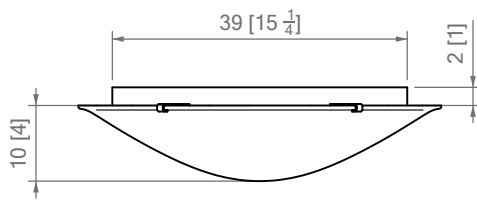

# CLOVER Ceiling Light

Designed for indoors

**Bulb not included.** Recommended model:

**US**  
E26 LED  
110-120 V

**CE**  
E27 LED  
220-240 V

Dimmable  
2700K  
4x 1000 - 1100 lm

P Y

MOBILIER