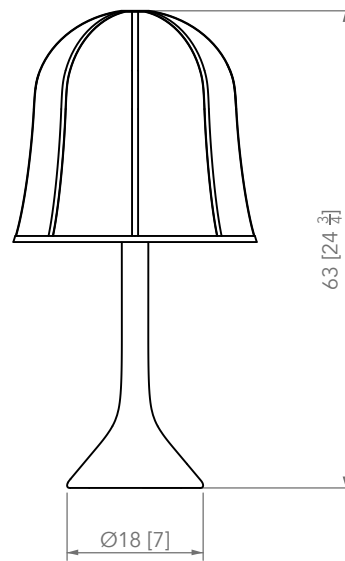

# MINI FLARE Table Lamp

Designed for indoors  
On/Off In-Line Switch

**Bulb not included.** Recommended model:

**US**  
E26 LED  
110-120 V

**CE**  
E27 LED  
220-240 V

Dimmable  
2700K  
1000 - 1100 lm

P Y