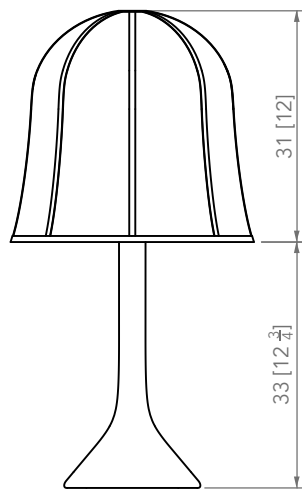

# MINI FLARE Table Lamp

Designed for indoors  
On/Off In-Line Switch

**Bulb not included.** Recommended model:

**US**  
E26 LED  
110-120 V

**CE**  
E27 LED  
220-240 V

Dimmable  
2700K  
1000 - 1100 lm

P Y