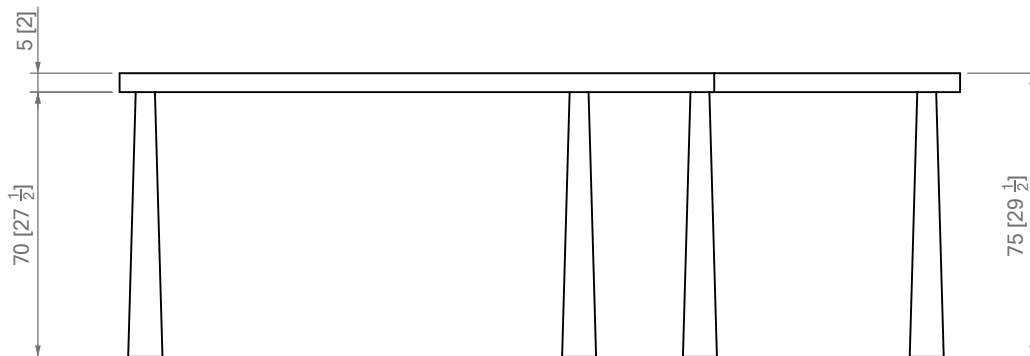

Large Pentagone