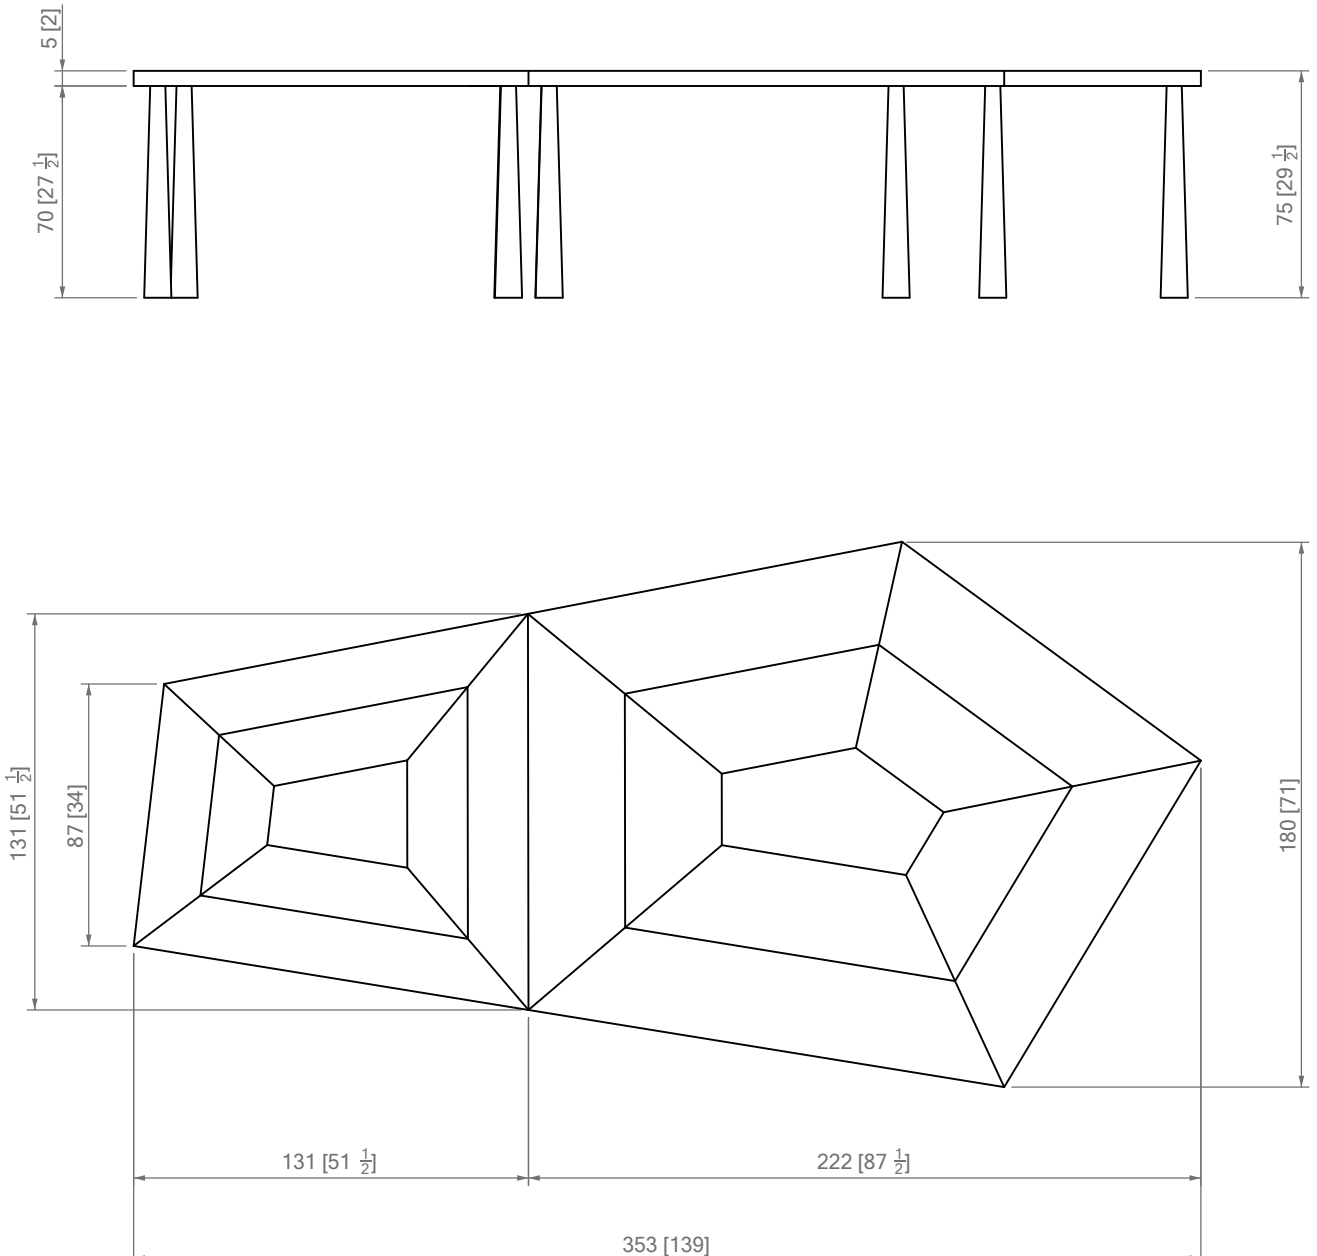

Small Trapeze + Large Pentagone