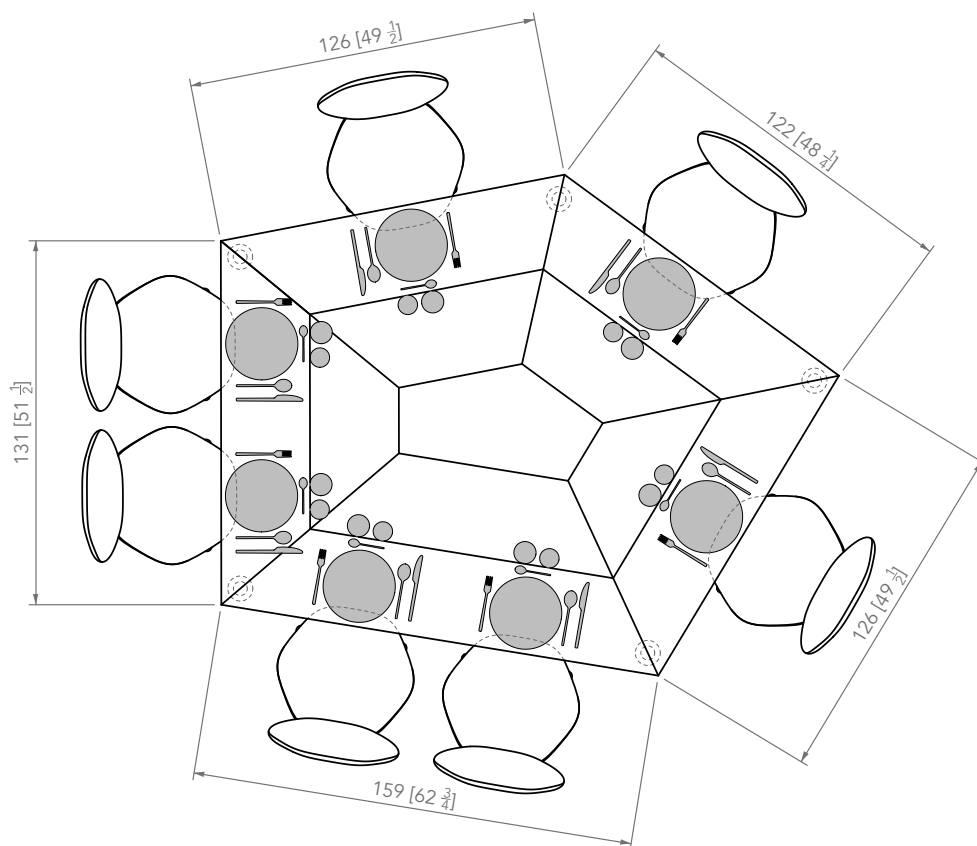

METAL

1. Textured Patinated Bronze

Small Trapeze

P Y

MOBILIER

Chair model used in plan: HEXA Chair

P Y

MOBILIER

Large Pentagone

Chair model used in plan: HEXA Chair

P Y

MOBILIER

Small Trapeze + Large Pentagone

Chair model used in plan: HEXA Chair

P Y

MOBILIER