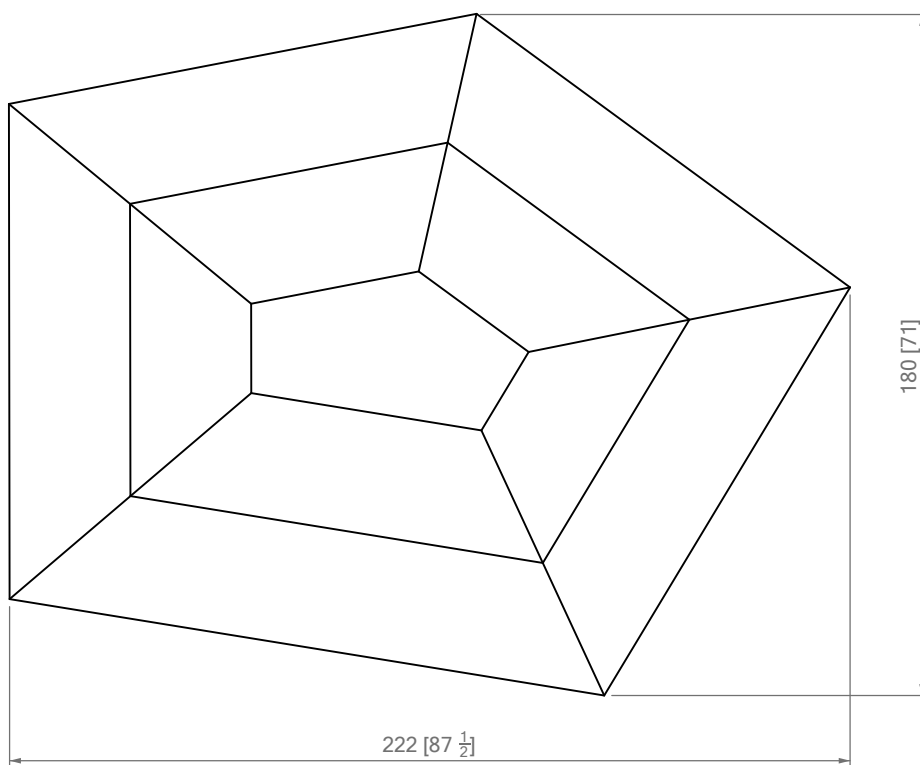

Large Pentagone