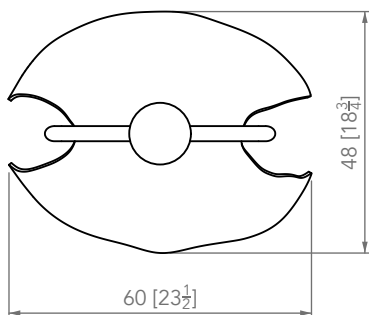

Designed for indoors

**Bulb not included.** Recommended model:

**US**  
E12 LED  
110-120 V

**CE**  
E14 LED  
220-240 V

Dimmable  
2700K  
520 - 360 lm

Stem length extension for custom orders  
Every 1cm [ $\pm 1/2$ in]