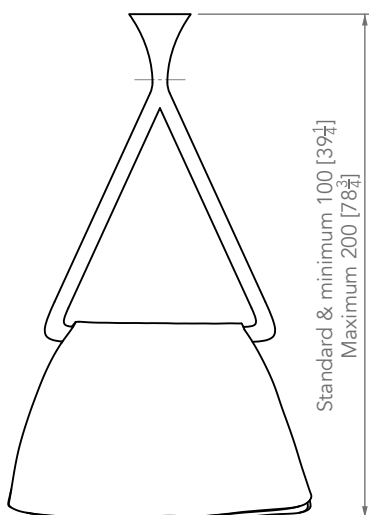

Designed for indoors

**Bulb not included.** Recommended model:

**US**  
E12 LED  
110-120 V

**CE**  
E14 LED  
220-240 V

Dimmable  
2700K  
520 - 360 lm

Stem length extension for custom orders  
Every 1cm [ $\pm 1/2$ in]