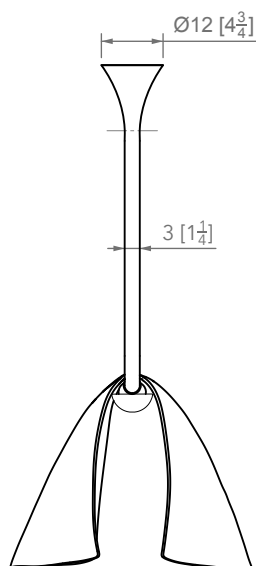

PIERRE YOVANOVITCH

MOBILIER

METAL

- 1. Patinated bronze

HAND-BLOWN GLASS

- 1. Foggy White

All glass is handmade using traditional methods one piece at a time. There may be variances in shape and color between pieces. Expect minor distinctions that will make each piece unique and truly one of a kind.

Designed for indoors

**Bulb not included.** Recommended model:

**US**  
E12 LED  
110-120 V

**CE**  
E14 LED  
220-240 V

Dimmable  
2700K  
520 - 360 lm

Stem length extension for custom orders  
Every 1cm [ $\pm 1/2$ in]