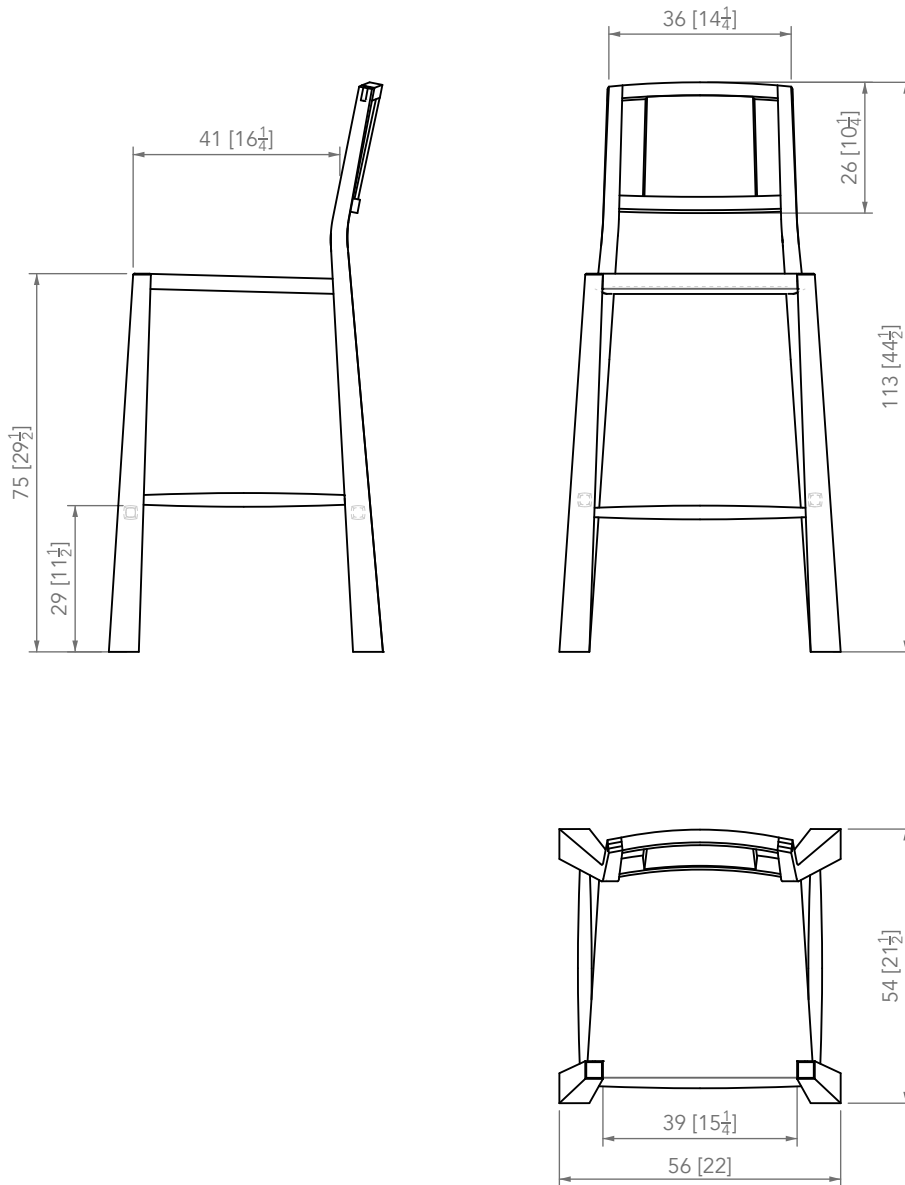

Solid wood is a natural product that responds to changes in temperature and humidity by expanding and contracting. Variation in graining, color and texture are inherent and to be expected.

WOVEN STRAW

- 1. Natural + Brown + Yellow + Pink + Green

Weight : 10 kg

PIERRE YOVANOVITCH
MOBILIER