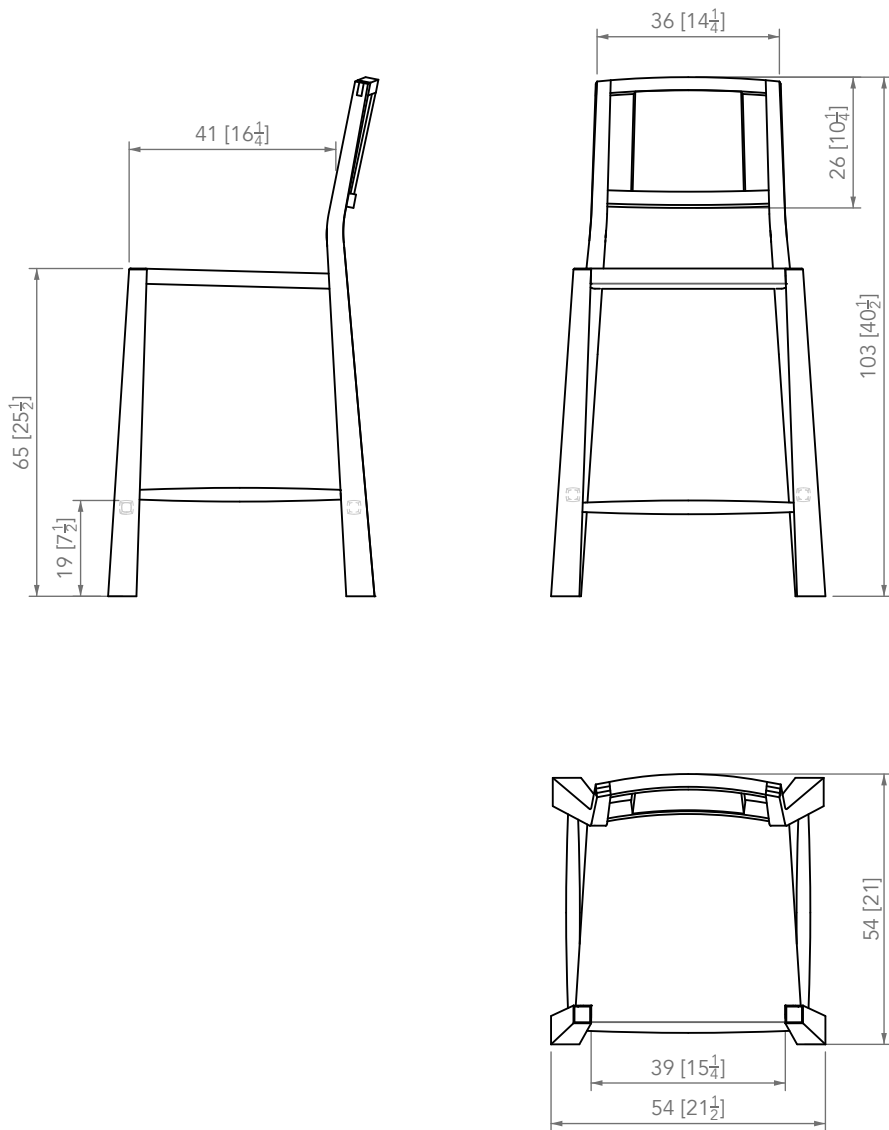

Solid wood is a natural product that responds to changes in temperature and humidity by expanding and contracting. Variation in graining, color and texture are inherent and to be expected.

WOVEN STRAW

1. Natural + Brown + Yellow + Pink + Green

Weight : 10 kg

P Y

MOBILIER

PIERRE YOVANOVITCH  
MOBILIER