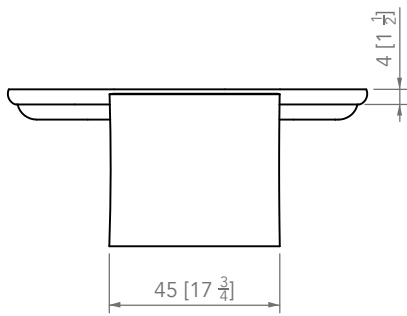

Weight : 153.5 kg

P Y

MOBILIER