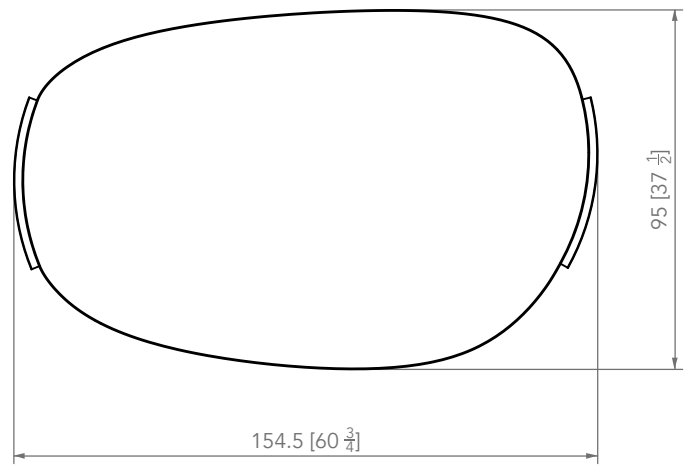

Weight : 153.5 kg

P Y

MOBILIER