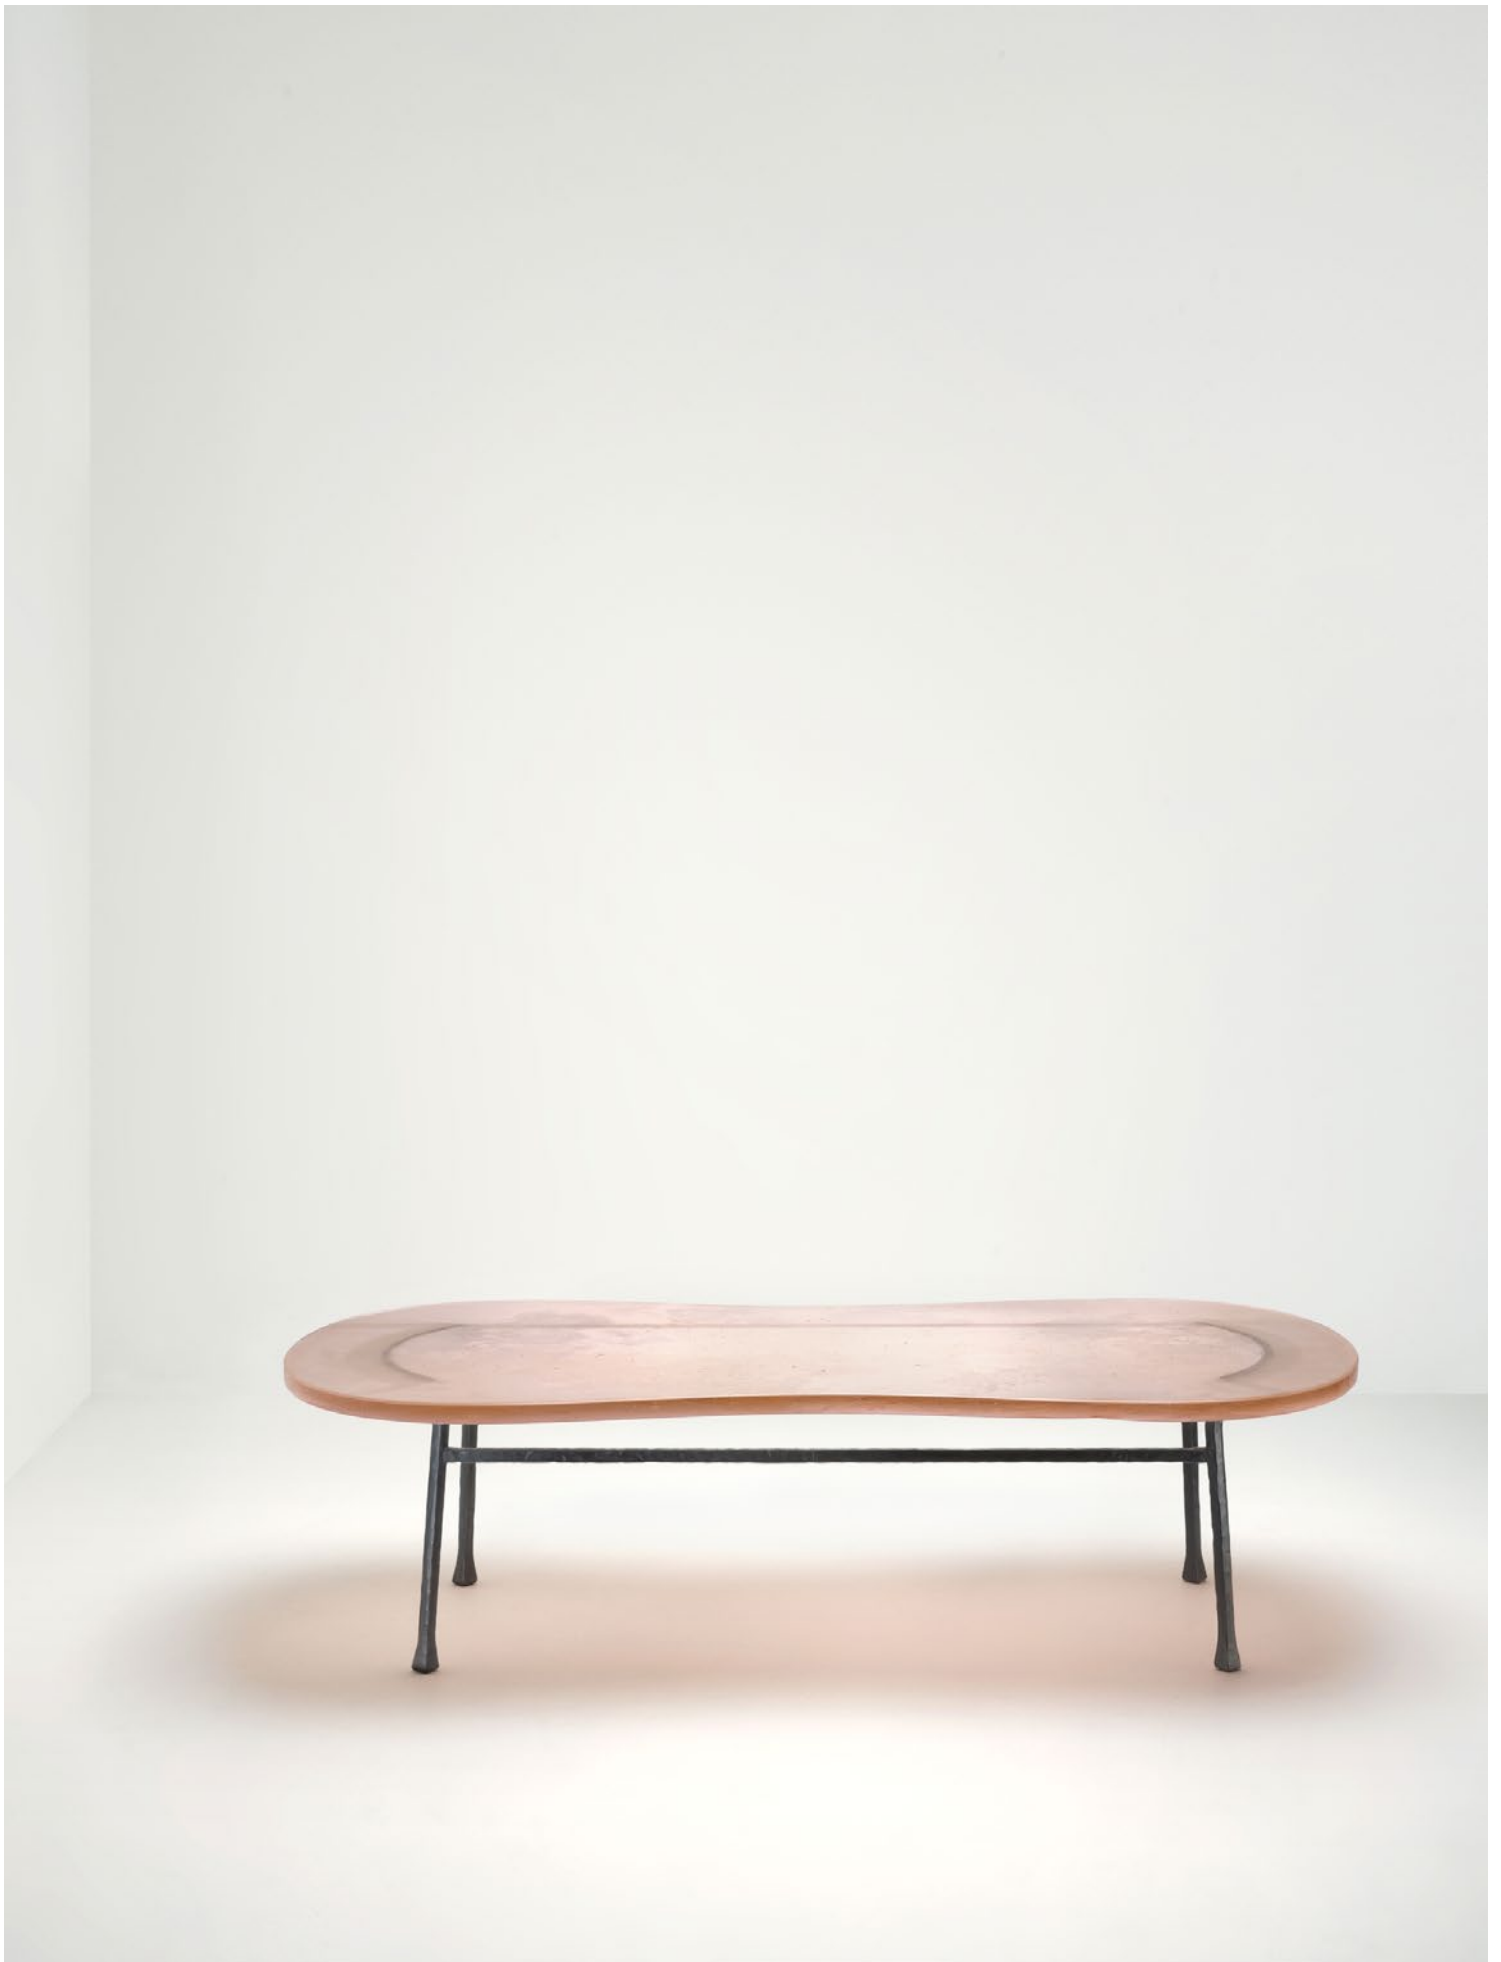

PIERRE YOVANOVITCH

MOBILIER

METAL

1. Hammered bronze, patinated & waxed finish

1

CAST GLASS

1. Bubbly Green
2. Bubbly Mallow
3. Bubbly Pink
4. Bubbly Yellow

All glass is handmade using traditional methods one piece at a time. There may be variances in shape and color between pieces. Expect minor distinctions that will make each piece unique and truly one of a kind.

1

2

3

4

Weight : 105 kg

PIERRE YOVANOVITCH
MOBILIER