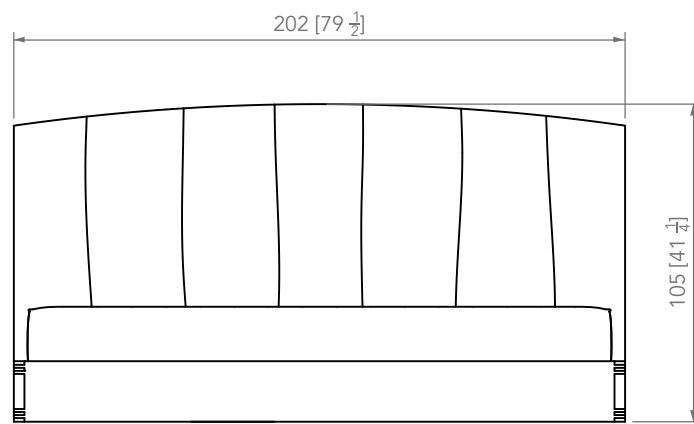

TAKE OFF Bed

Queen Size (US) | Solid oak | H. 105 x L. 161 x l. 212 cm | H. 41.3 x W. 63.5 x D. 83.5 in
King Size (US) | Solid oak | H. 105 x L. 202 x l. 212 cm | H. 41.3 x W. 79.5 x D. 83.5 in

PIERRE YOVANOVITCH

1

MATTRESS MEASUREMENTS WORLDWIDE

Boxspring and mattress not included

| COUNTRY | DESCRIPTION | DIMENSIONS CM | DIMENSIONS FEET & INCHES |
|---------|-----------------------------|---------------|--------------------------|
| UK | UK Double mattress | 135 x 190 cm | 4'6" x 6'3" |
| UK | UK King mattress | 150 x 200 cm | 5' x 6'6" |
| UK | UK Super King mattress | 180 x 200 cm | 6' x 6'6" |
| EU | EU Double mattress | 140 x 200 cm | 4'7" x 6'6" |
| EU | EU King mattress | 160 x 200 cm | 5'3" x 6'6" |
| EU | EU Grand King mattress | 180 x 200 cm | 5'11" x 6'6" |
| US | US Queen mattress | 152 x 203 cm | 60" x 80" |
| US | US King mattress | 193 x 203 cm | 76" x 80" |
| US | US California King mattress | 183 x 213 cm | 72" x 84" |

TAKE OFF Bed

Plans

Queen (US)

Weight : 82 kg

TAKE OFF Bed

Plans

King (US)

Weight : 82 kg