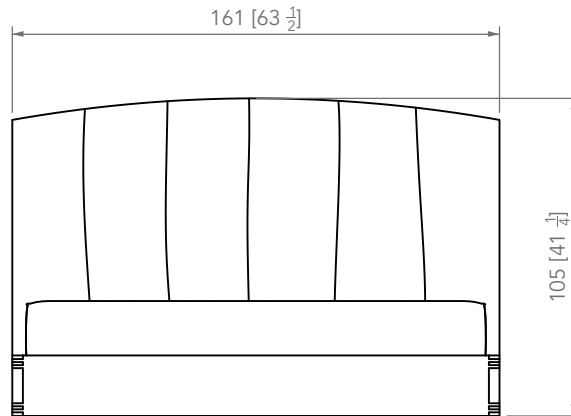

TAKE OFF Bed

Queen Size (US) | Solid oak | H. 105 x L. 161 x l. 212 cm | H. 41.3 x W. 63.5 x D. 83.5 in
King Size (US) | Solid oak | H. 105 x L. 202 x l. 212 cm | H. 41.3 x W. 79.5 x D. 83.5 in

PIERRE YOVANOVITCH

1

MATTRESS MEASUREMENTS WORLDWIDE

Boxspring and mattress not included

| COUNTRY | DESCRIPTION | DIMENSIONS CM | DIMENSIONS FEET & INCHES |
|---------|-----------------------------|---------------|--------------------------|
| UK | UK Double mattress | 135 x 190 cm | 4'6" x 6'3" |
| UK | UK King mattress | 150 x 200 cm | 5' x 6'6" |
| UK | UK Super King mattress | 180 x 200 cm | 6' x 6'6" |
| EU | EU Double mattress | 140 x 200 cm | 4'7" x 6'6" |
| EU | EU King mattress | 160 x 200 cm | 5'3" x 6'6" |
| EU | EU Grand King mattress | 180 x 200 cm | 5'11" x 6'6" |
| US | US Queen mattress | 152 x 203 cm | 60" x 80" |
| US | US King mattress | 193 x 203 cm | 76" x 80" |
| US | US California King mattress | 183 x 213 cm | 72" x 84" |

TAKE OFF Bed

Plans

Queen (US)

Weight : 82 kg

TAKE OFF Bed

Plans

King (US)

Weight : 82 kg